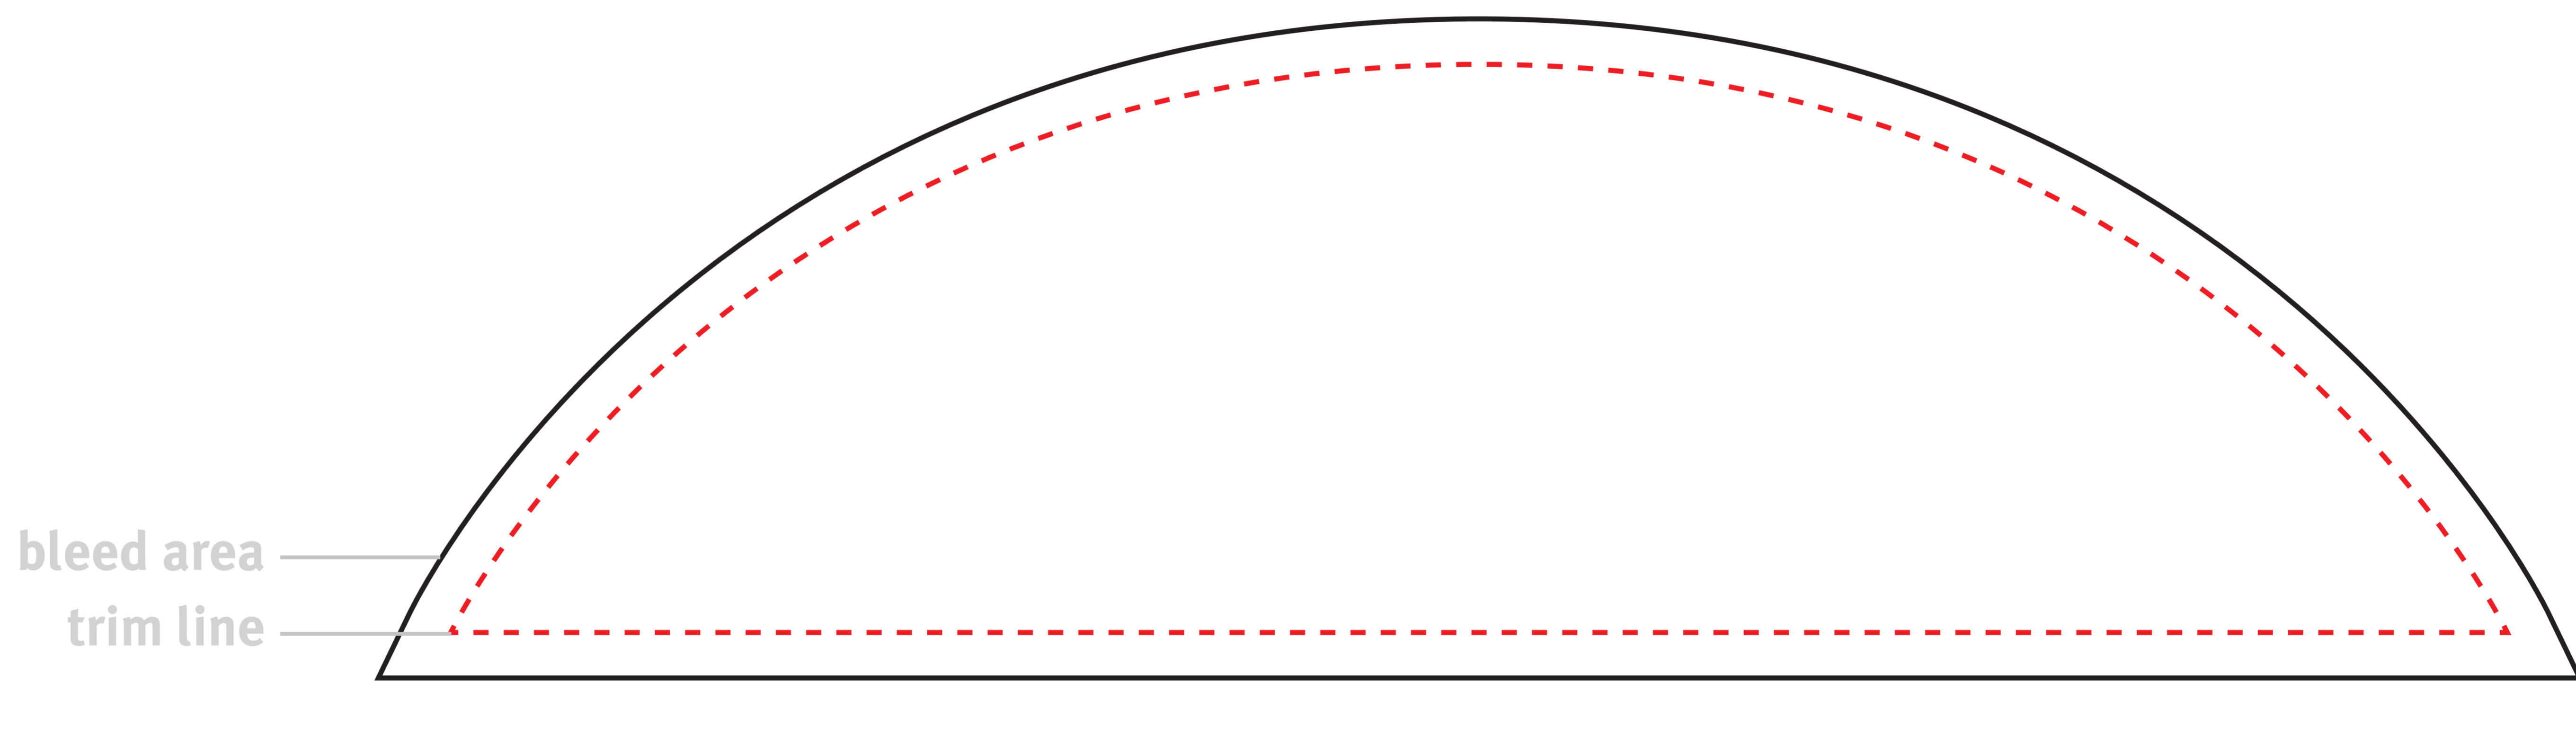

Voyager 22" Curved Header

Header:

Total Graphic Area: 23.625"w X 7.25"h

Trim Size: 22.625"w X 6.25"h

Please be sure add a 1/2" bleed around the perimeter. See template for trim lines.

General Art Guidelines:

- CMYK Color
- Do not embed images, supply them
- Resolution must be 100-120 ppi
- All fonts must be created to outlines

22.625" width + 1/2" bleed

**6.25" height
+ 1/2 bleed**

Anything Display

Toll Free: 1-800-916-0787