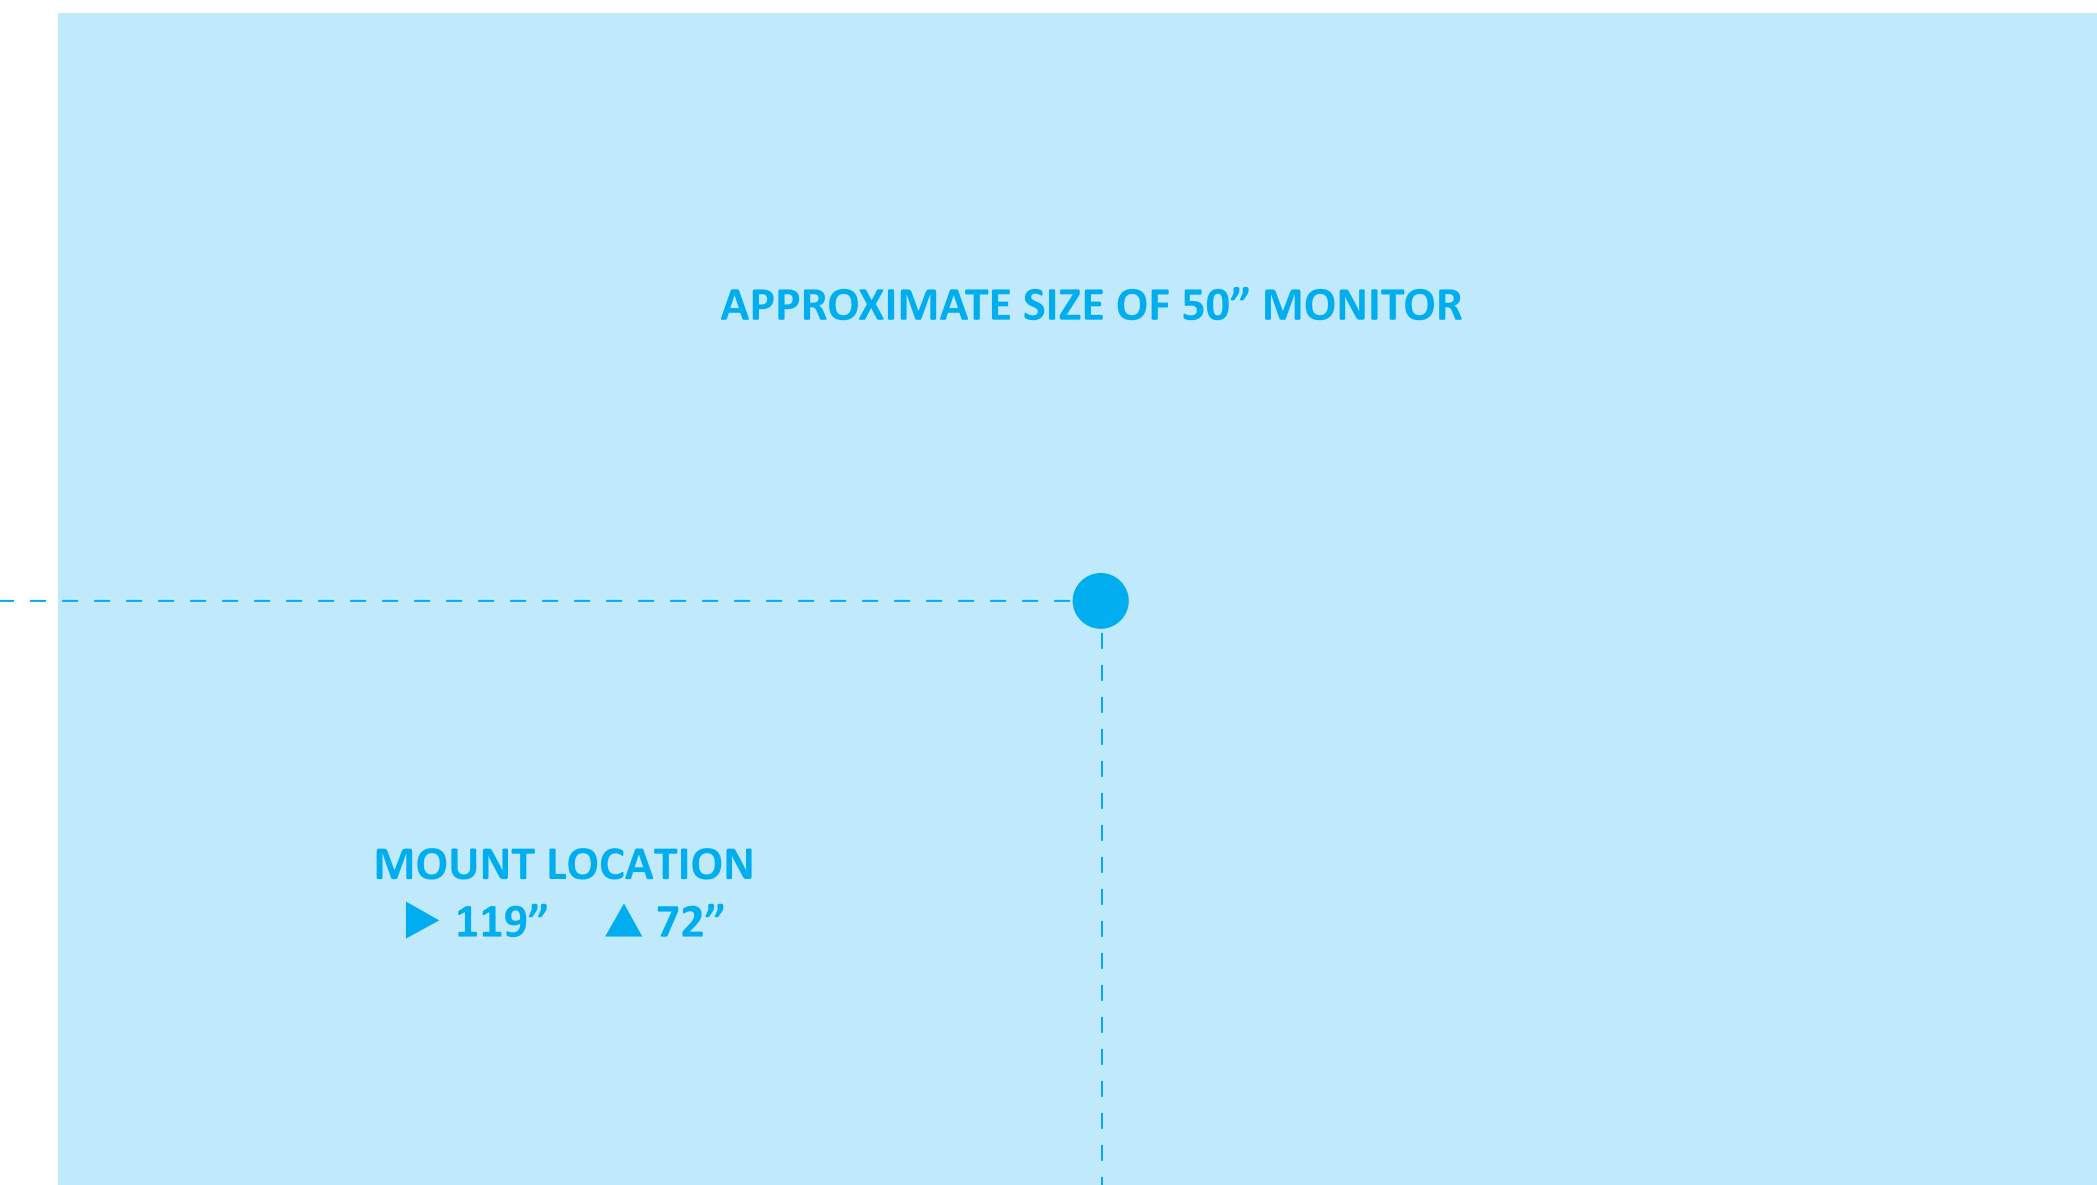

IG-238x118-TV REV 09/25
Igniter Light Box - Center Monitor

Graphic Size with Bleed
238.5"w x 118.5"h

Graphic Trim Size
238"w x 118"h

**EXTEND IMAGE TO THE
EDGE OF THE ARTBOARD**

— Trim Line

— Recommended safe area for
text / logos / important images

TEMPLATE AT 1:4 SCALE

Convert Text to Outlines

Embed All Images 75dpi - 150dpi
(for 75dpi - 150dpi final output)

CMYK Color

**FOR BEST RESULTS WE SUGGEST ARTWORK & IMAGES
WITH VIVID COLOR AND HIGH CONTRAST**