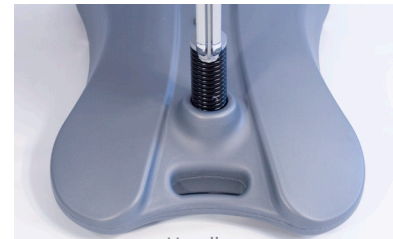

WATER BASE SNAP FRAME

Product Features

Easy open snap frame with waterbase

Overall Dimension	32"W x 46.5"H x 20"D
Base	32"W x 5.5"H x 20"D
Frame	25"W x 34.5"H x 1.5"D
Insert Size	23"W x 32.5"H
Viewing Area	22.5"W x 32.25"H

Construction

Aluminum snap frame w/plastic water fillable base

Weights - Dimensions

Shipping Weight	38 lbs
Shipping Dimensions	9"x 26"x 44"
Weight of stand with water	85 lbs

Parts List

(1) Aluminum snap frame	(1) Water fillable base
(2) Large Washers	(2) Small washers
(2) Screws	