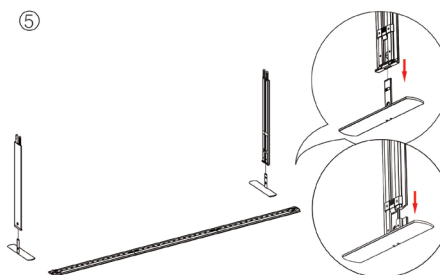

9.8 X 7.4FT. SEGO MODULAR LIGHTBOX DISPLAY

SEGO MODULAR LIGHTBOX DISPLAY
PRODUCT CODE: SEGO-300X225X12

SET UP INSTRUCTIONS

①

②

③

⑤

④

⑥