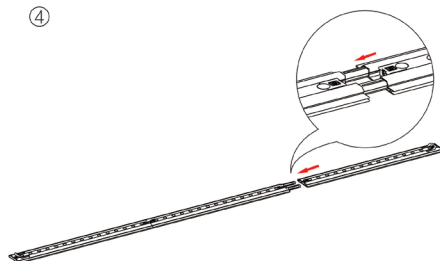

9.8 X 7.4FT. SEGO MODULAR LIGHTBOX DISPLAY

SEGO MODULAR LIGHTBOX DISPLAY
PRODUCT CODE: SEGO-300X225X12

SET UP INSTRUCTIONS

①

②

③

⑤

④

⑥