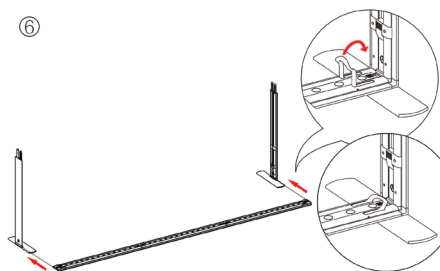

9.8 X 7.4FT. SEGO MODULAR LIGHTBOX DISPLAY

SEGO MODULAR LIGHTBOX DISPLAY
PRODUCT CODE: SEGO-300X225X12

SET UP INSTRUCTIONS

①

②

③

⑤

④

⑥