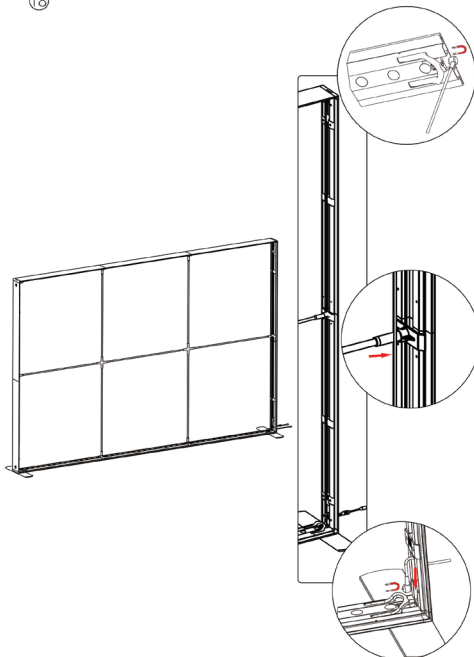

9.8 X 7.4FT. SEGO MODULAR LIGHTBOX DISPLAY

SEGO MODULAR LIGHTBOX DISPLAY
PRODUCT CODE: SEGO-300X225X12

⑦

⑨

⑧

⑩

⑪

9.8 X 7.4FT. SEGO MODULAR LIGHTBOX DISPLAY

SEGO MODULAR LIGHTBOX DISPLAY
PRODUCT CODE: SEGO-300X225X12

12

13

14

15

9.8 X 7.4FT. SEGO MODULAR LIGHTBOX DISPLAY

SEGO MODULAR LIGHTBOX DISPLAY
PRODUCT CODE: SEGO-300X225X12

16

17

18

19

9.8 X 7.4FT. SEGO MODULAR LIGHTBOX DISPLAY

SEGO MODULAR LIGHTBOX DISPLAY
PRODUCT CODE: SEGO-300X225X12

SEGO 3 section

SEGO
Mobile Light Box

sego.com

Part list for 3 section

- | | | | |
|--|---|--|---|
| 
① Horizontal Profile L x 2 | 
② Horizontal Profile R x 2 | 
③ Horizontal Profile M x 2 | 
④ Vertical Profile Top x 2 |
| 
⑤ Vertical Profile Bottom x 2 | 
⑥ Mid Pole 1 end x 6 | 
⑦ Mid Pole with 2 cross x 1 | 
⑧ S-Cable x 1 |
| 
⑨ S-Cable 2.6m x 1 | 
Transformer x 2 | 
⑩ LED Extension Connector x 4 | 
⑪ Foot x 2 |
| 
Bag x 2 | | | |