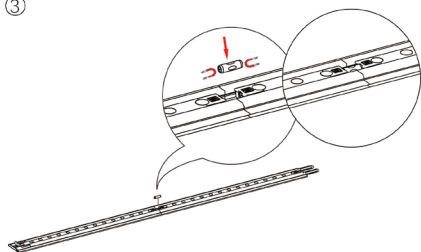

9.8 X 7.4FT. SEGO MODULAR LIGHTBOX DISPLAY

SEGO MODULAR LIGHTBOX DISPLAY
PRODUCT CODE: SEGO-300X225X12

SET UP INSTRUCTIONS

①

②

③

⑤

④

⑥