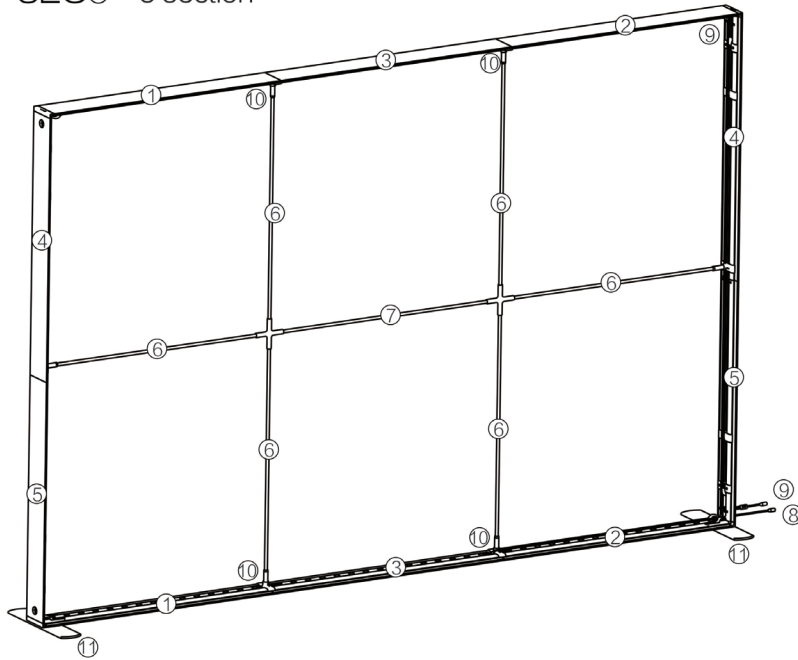

DISPLAY DIMENSIONS	118"W x 88.25"H x 16.5"D
GRAPHIC SIZE	118.625"W x 88.625"H

GRAPHIC MATERIAL

Dye Sub Backlit Fabric

GRAPHIC FINISHING

Silicone beading sewn onto edge of graphic

DISPLAY CONSTRUCTION

Aluminum extrusion frame with plastic components

17

18

19

9.8 X 7.4FT. SEGO MODULAR LIGHTBOX DISPLAY

SEGO MODULAR LIGHTBOX DISPLAY
PRODUCT CODE: SEGO-300X225X12

SEGO 3 section

SEGO
Mobile Light Box

sego.com

Part list for 3 section

- | | | | |
|--|---|--|---|
| 
① Horizontal Profile L x 2 | 
② Horizontal Profile R x 2 | 
③ Horizontal Profile M x 2 | 
④ Vertical Profile Top x 2 |
| 
⑤ Vertical Profile Bottom x 2 | 
⑥ Mid Pole 1 end x 6 | 
⑦ Mid Pole with 2 cross x 1 | 
⑧ S-Cable x 1 |
| 
⑨ S-Cable 2.6m x 1 | 
Transformer x 2 | 
⑩ LED Extension Connector x 4 | 
⑪ Foot x 2 |
| 
Bag x 2 | | | |