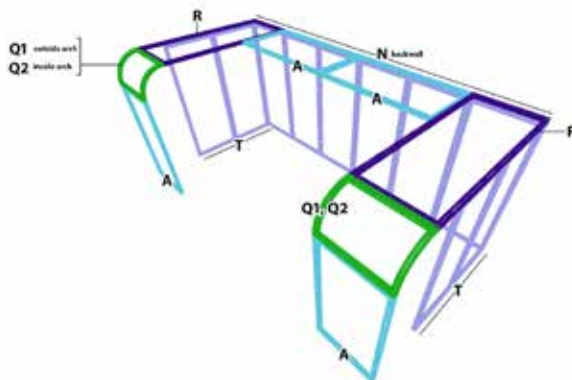

MODCO 8 - 20X10

MODCO MODULAR EXHIBITS
PRODUCT CODE: MODCO8-20x10G

On frame On graphic

PRODUCT DESCRIPTION

Modco Modular Display 8 is a three-dimensional 20' x 10' pre-designed exhibit booth. Stylish and lively, this booth is built using tool-free perforated modular aluminum frames. Multiple size frames connect using toolless pin connectors. The tower features counters to showcase all of your products as well as a storage room. Perforations are completely covered for a flawless finish.

DISPLAY DIMENSIONS		39.25"W x 195.25"H x 39.25"D		
GRAPHIC SIZES	PANEL	SIZE	QTY	
	A	40.125"W x 79.125"H	8	
	Q1	39.625"W x 31"H	2	
	Q2	39.625"W x 27.75"H	2	
	T	79.25"W x 96.25"H	4	
	N	235.375"W x 96.25"H	2	
	R	40.125"W x 98.75"H	4	
TOTAL PRINTS			22	

GRAPHIC MATERIAL

Stretch Fabric w/Integrated Block Out

GRAPHIC FINISHING

Silicone beading is sewn around the perimeter of the fabric graphic. Silicone beading is hidden from view once installed.

DISPLAY CONSTRUCTION

Aluminum frame and components

SHIPPING WEIGHTS & DIMENSIONS (FREIGHT ONLY)

Shipping Weight	884lbs (frame & graphics in crate)
Shipping Dimensions	102"L x 49.5"W x 44.5"H (w/ crate)

GRAPHIC TURN AROUND TIME