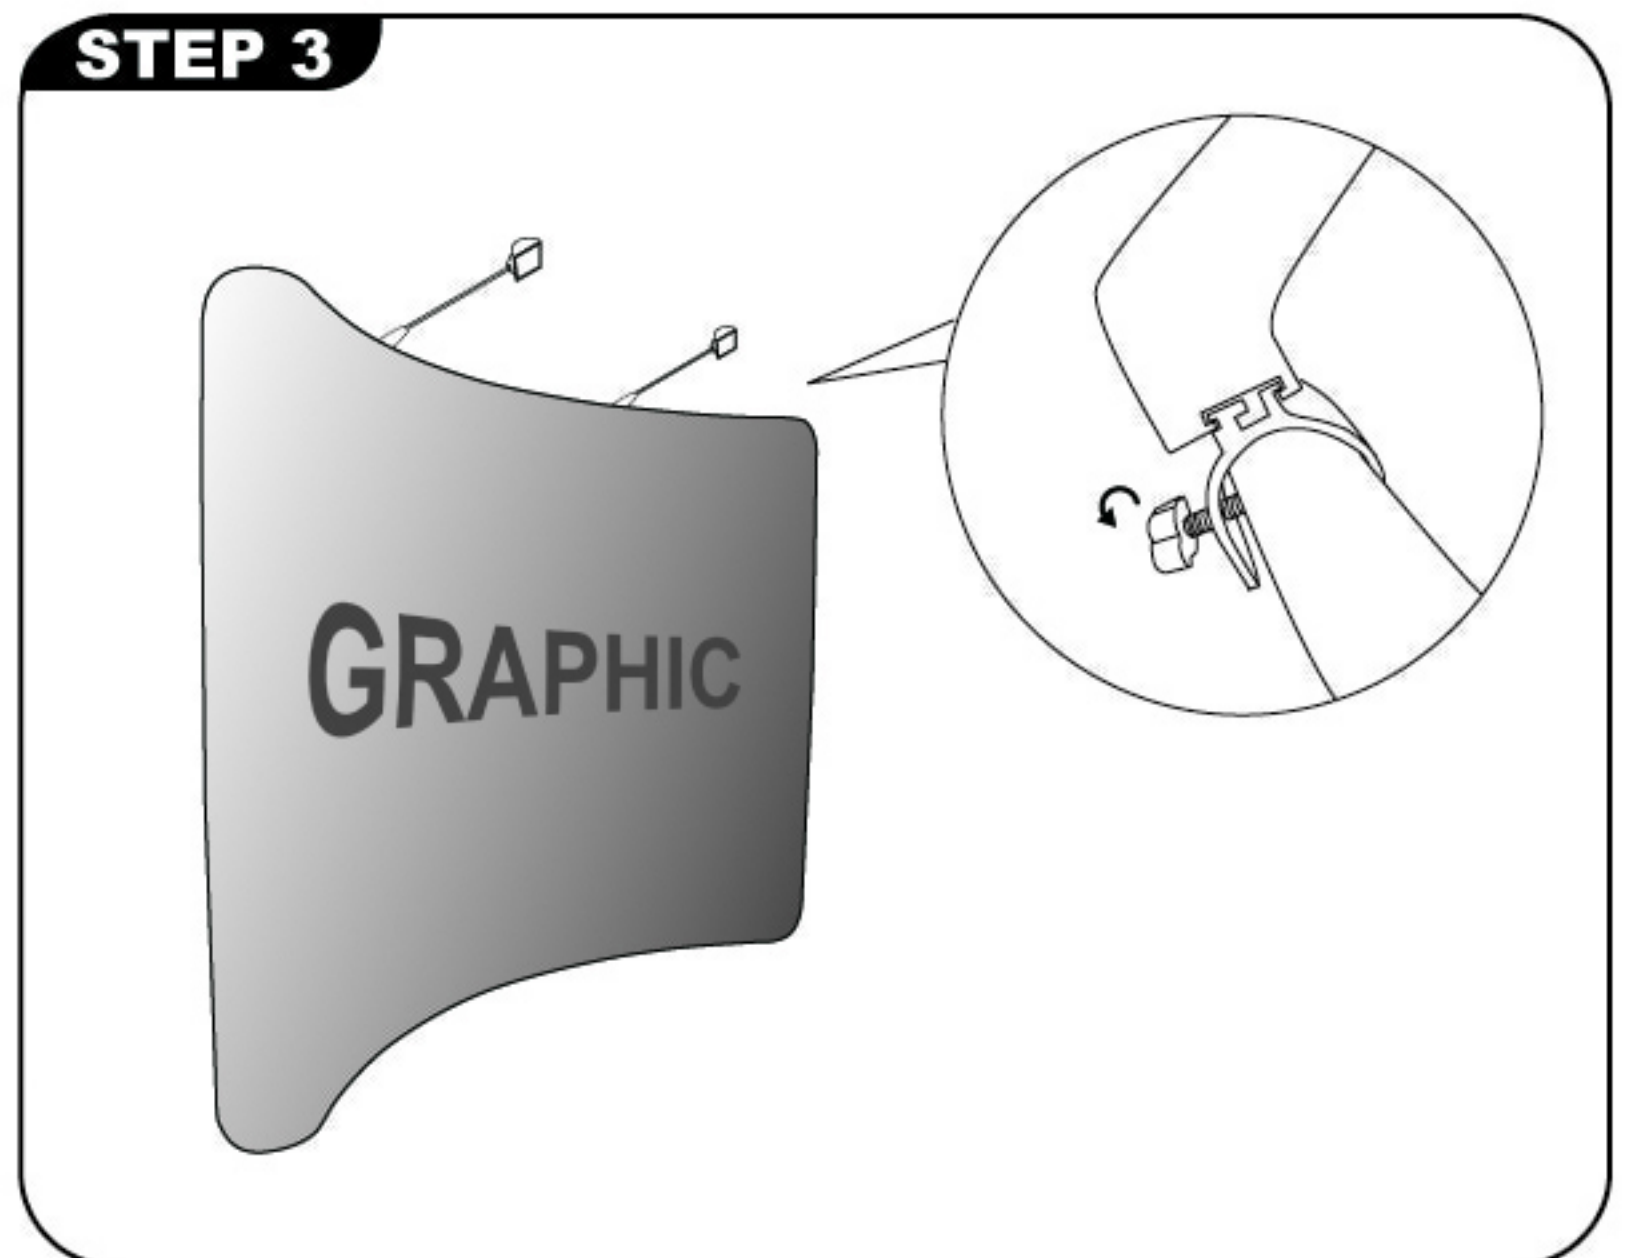

EZ Tube

INSTALLATION STEPS

Modern appearance, stable quality, practicability & multiformity
Package and spotlight are available as accessories

STEP 1

2280 Front

3000 Top

Frame size: W3000mm x H2280mm

CONNECT

PRESS

If can't snap when dismantle the frame, Pls push the tube forwardly, then push again.

STEP 2

STEP 3

CAUTION:
PLEASE READ THE INSTRUCTIONS BEFORE INSTALLING PRODUCTS