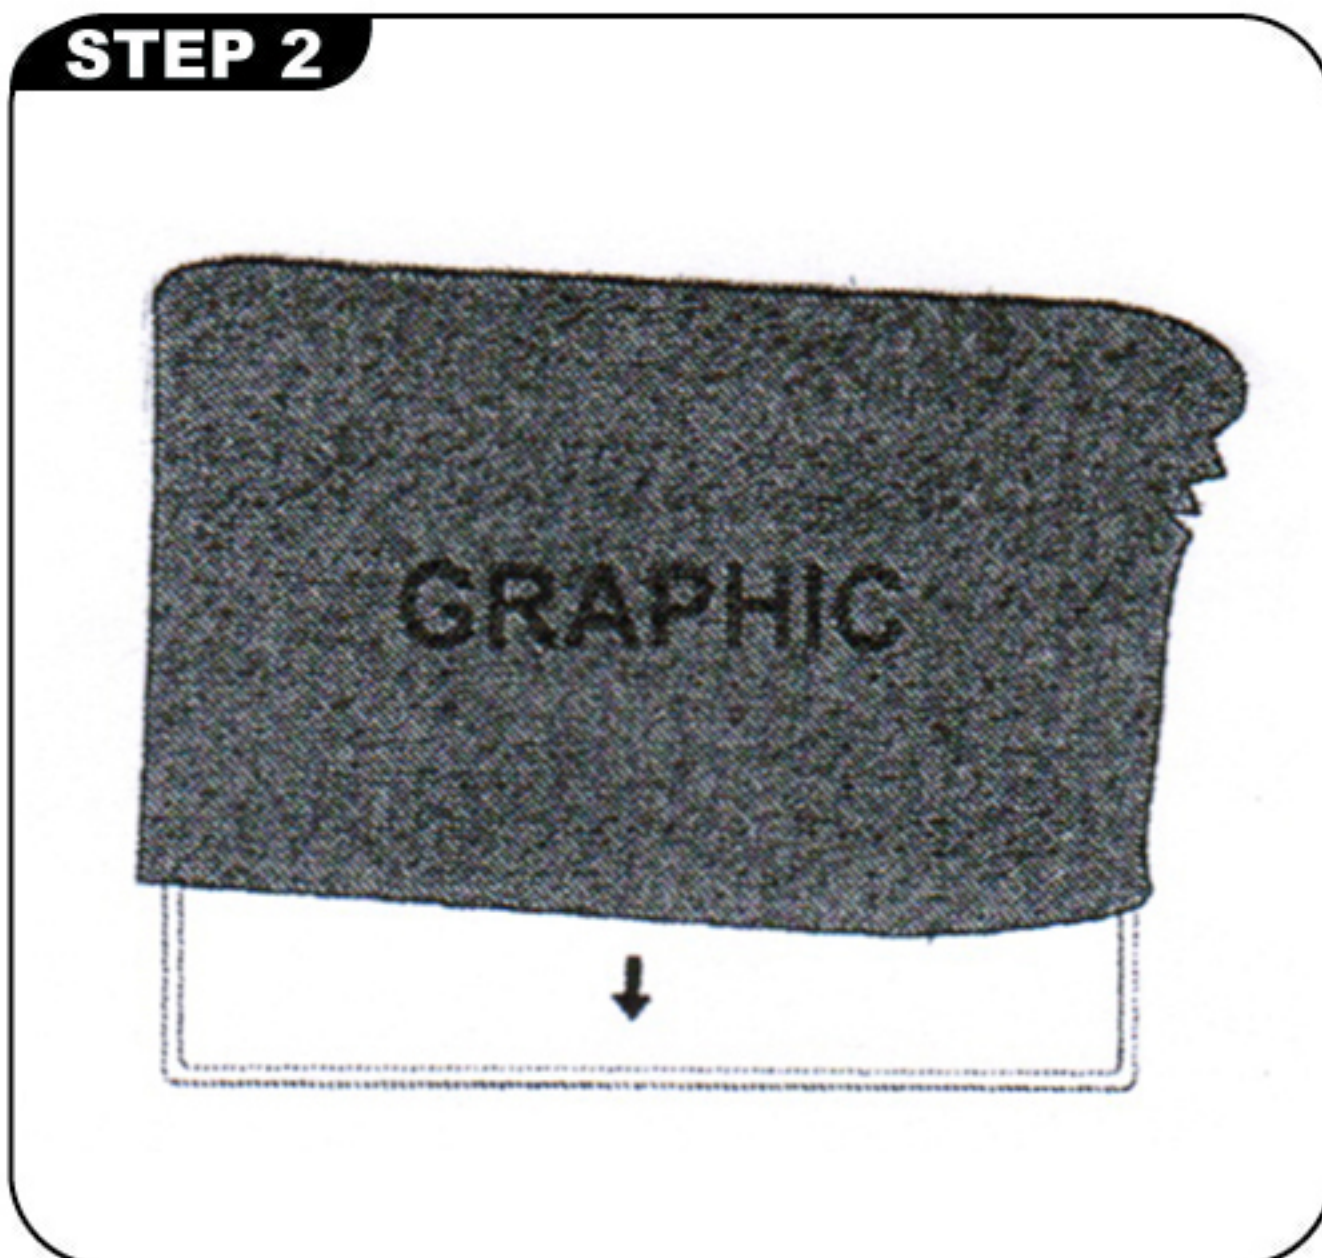

EZ Tube

INSTALLATION STEPS

Modern appearance, stable quality, practicability & multiformity
Package and spotlight are available as accessories

STEP 1

2280 Front

3000 Top

Frame size: W3000mm x H2280mm

CONNECT

PRESS

If can't snap when dismantle the frame, Pls push the tube forwardly, then push again.

STEP 2

STEP 3

CAUTION:
PLEASE READ THE INSTRUCTIONS BEFORE INSTALLING PRODUCTS