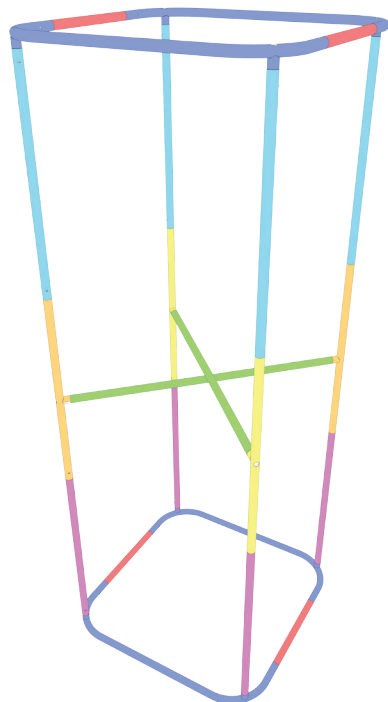

WALLBOX TOWER 3FT X 8FT X 3FT

PRODUCT CATEGORY: WALLBOX DISPLAYS

PRODUCT CODE: WB-TOWER-3x8

On Frame

OnGraphic

SET UP INSTRUCTIONS/ PARTS LIST

	PART NAME	LENGTH	TUBE	QTY
A	CURVE	48.5"	F/F	4
B	14" TUBE	21.55"	M/M	4
C	SUPPORT TUBE	41"	F/F	2
D	TOP TUBE	34"	F/F	4
E	BOTTOM TUBE	33.875"	F/M	4
F	CENTRAL TUBE	33.875"	F/M	2
G	CENTRAL TUBE	33.875"	F/M	2

Press button & insert swaged end into receiving end of tubing