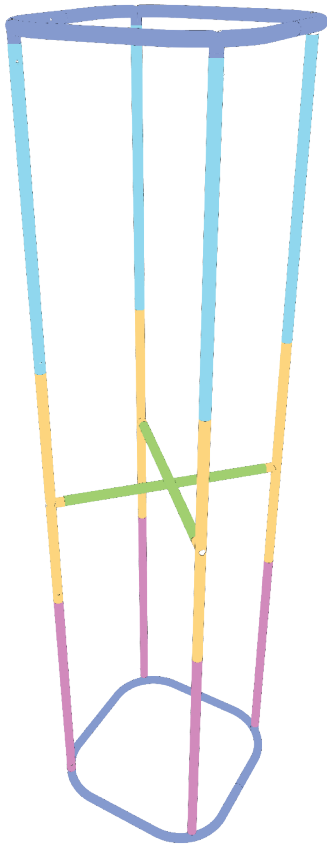

WALLBOX TOWER 2FT X 8FT X 2FT

PRODUCT CATEGORY: WALLBOX DISPLAYS

PRODUCT CODE: WB-TOWER-2x8

On Frame

OnGraphic

SET UP INSTRUCTIONS/ PARTS LIST

	PART NAME	LENGTH	TUBE	QTY
A	CURVE	42.395"	F/M	4
B	SUPPORT TUBE	24"	F/F	2
C	TOP TUBE	29"	F/F	4
D	29" TUBE	32.375"	F/M	4
E	CENTRAL TUBE	32.375"	F/M	2
F	CENTRAL TUBE	32.375"	F/M	2

Press button & insert swaged end into receiving end of tubing