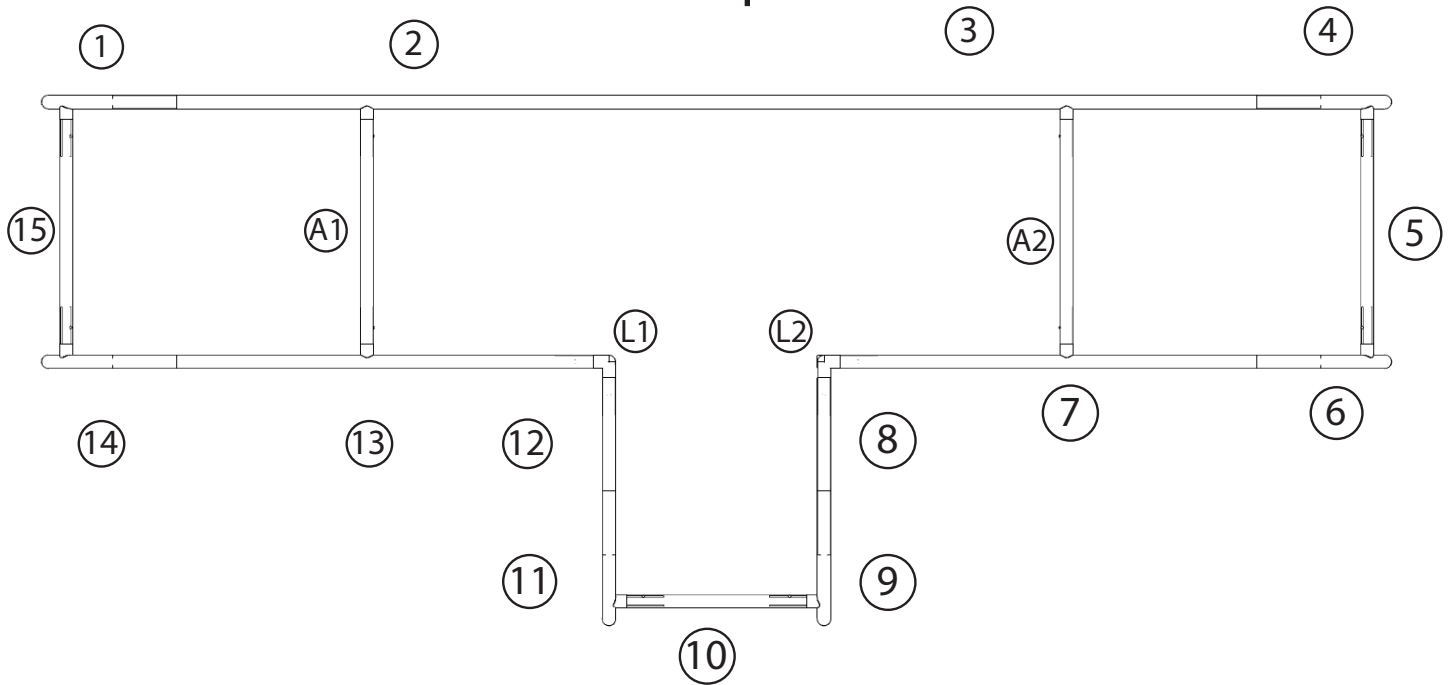

WALLBOX 10FT W/CENTER STORAGE

PRODUCT CATEGORY: WALLBOX DISPLAYS

PRODUCT CODE: WB-10-CS

On Frame

OnGraphic

SET UP INSTRUCTIONS/ PARTS LIST

**Press button & insert swaged end
into receiving end of tubing**

Part #	Length	Tube
1,4,6,9,11,14,16,19,21,24,26,29	20.5"	F/F
2,17	54.5"	M/M
3,18	51.25"	M/F
5,15,20,30,A1,A2,A3,A4	20"	F/F
8,12,23,27	13.25"	M/F
10,25	16"	F/F
B2,B4,B6,B10,B16,B18	36.25"	M/F
B1,B3,B5,B9,B15,B17	39.5"	M/M
B8,B12,B14	46.25"	M/F
B7,B11,B13	49.5"	M/M
L1,L2,L3,L4	N/A	N/A

WALLBOX 10FT W/CENTER STORAGE

PRODUCT CATEGORY: WALLBOX DISPLAYS

PRODUCT CODE: WB-10-CS

On Frame

OnGraphic

SET UP INSTRUCTIONS (CONTINUED)

Top

Bottom