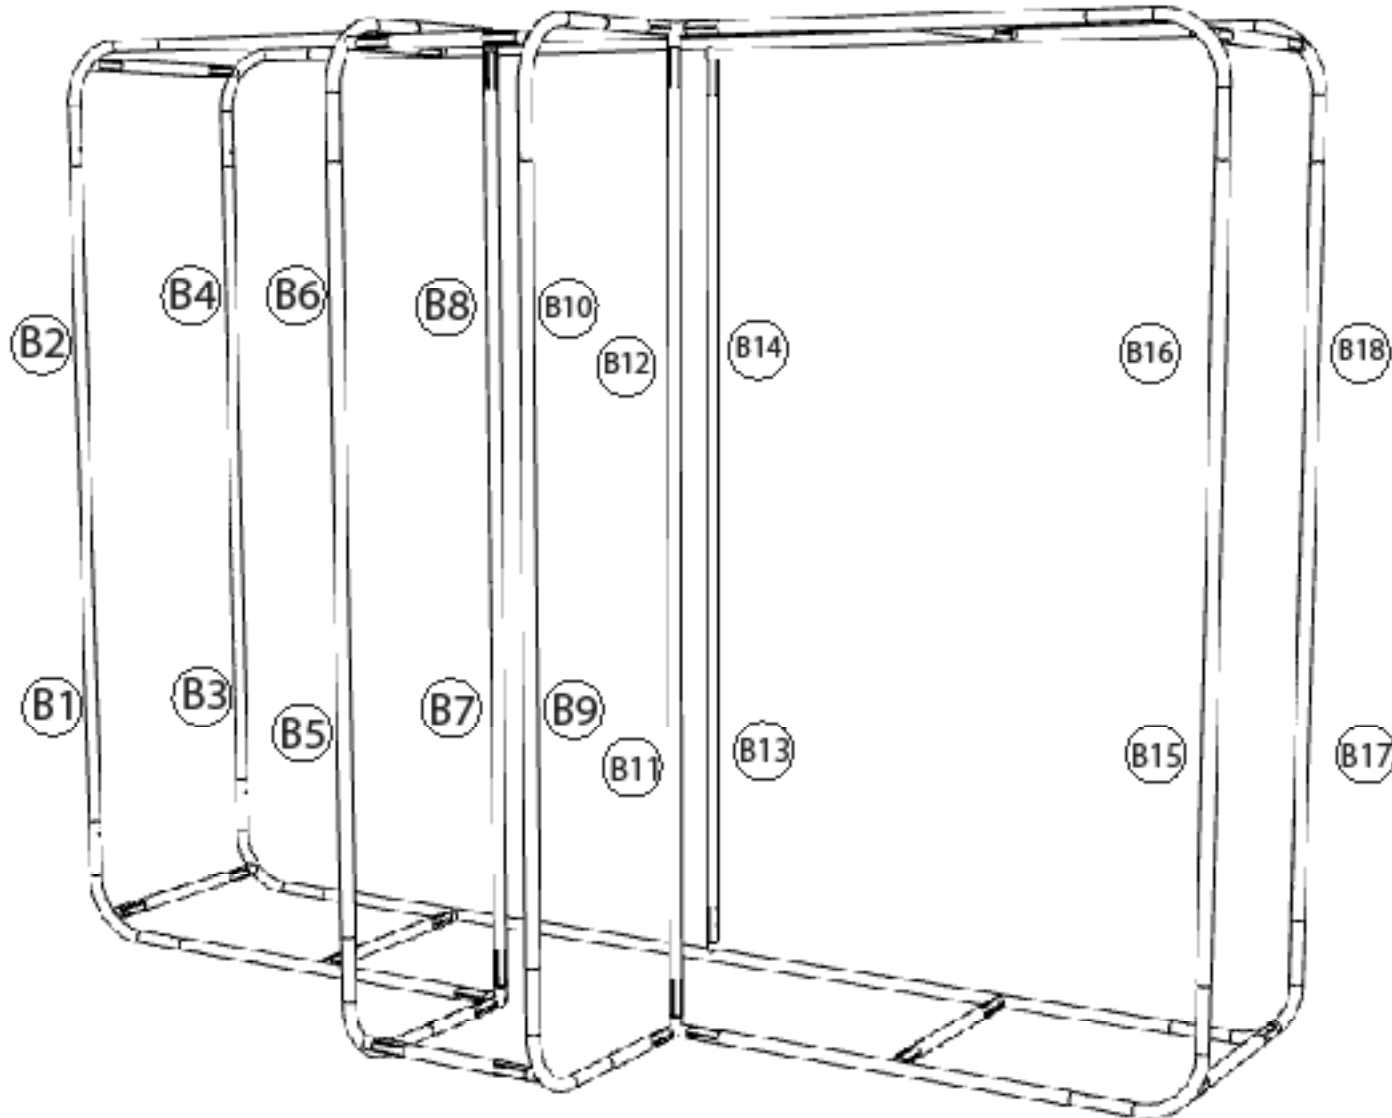

WALLBOX 10FT W/CENTER STORAGE

PRODUCT CATEGORY: WALLBOX DISPLAYS

PRODUCT CODE: WB-10-CS

On Frame

OnGraphic

SET UP INSTRUCTIONS/ PARTS LIST

**Press button & insert swaged end
into receiving end of tubing**

Part #	Length	Tube
1,4,6,9,11,14,16,19,21,24,26,29	20.5"	F/F
2,17	54.5"	M/M
3,18	51.25"	M/F
5,15,20,30,A1,A2,A3,A4	20"	F/F
8,12,23,27	13.25"	M/F
10,25	16"	F/F
B2,B4,B6,B10,B16,B18	36.25"	M/F
B1,B3,B5,B9,B15,B17	39.5"	M/M
B8,B12,B14	46.25"	M/F
B7,B11,B13	49.5"	M/M
L1,L2,L3,L4	N/A	N/A

WALLBOX 10FT W/CENTER STORAGE

PRODUCT CATEGORY: WALLBOX DISPLAYS

PRODUCT CODE: WB-10-CS

On Frame

OnGraphic

SET UP INSTRUCTIONS (CONTINUED)

Top

Bottom