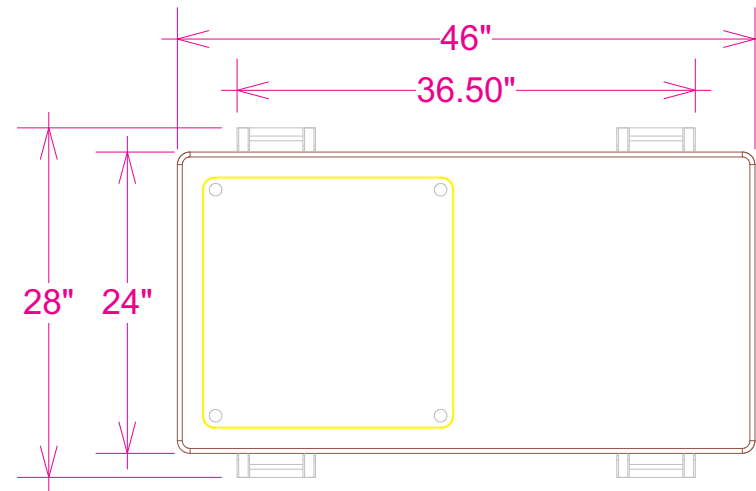

Note: Shelf finishes may vary. Kits will come with choice of lights except for Lumina 2.

3D Rendering:

OR-TC01-P, Rectangle Truss Counter

Dimensions:

OR-TC01-P, Rectangle Truss Counter

Color Coded Parts:

OR-TC01-P, Rectangle Truss Counter

Case Count:

OR-TC01-P, Rectangle Truss Counter

ORBITAL FREIGHT CASE
48" x 36" x 10.5"
(OCFM)

0

ORBITAL FREIGHT CASE
48" x 36" x 18"
(OCF)

0

ORBITAL FREIGHT CASE
48" x 48" x 18"
(OCF2)

0

ORBITAL FREIGHT CASE
48" x 44" x 34"
(OCT)

0

ORBITAL FREIGHT CASE
36" x 24" x 10"
(OCHM)

0

ORBITAL FREIGHT CASE
48" x 24" x 10"
(OCH)

0

FREIGHT CASE
48" x 24" x 12"
(OCH-2)

0