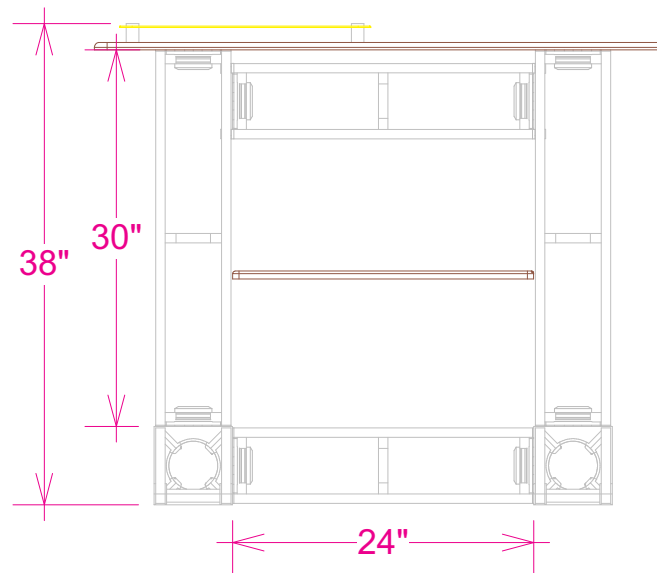

Note: Shelf finishes may vary. Kits will come with choice of lights except for Lumina 2.

3D Rendering:

OR-TC01-P, Rectangle Truss Counter

Dimensions:

OR-TC01-P, Rectangle Truss Counter

Color Coded Parts:

OR-TC01-P, Rectangle Truss Counter

Case Count:

OR-TC01-P, Rectangle Truss Counter

ORBITAL FREIGHT CASE
48" x 36" x 10.5"
(OCFM)

0

ORBITAL FREIGHT CASE
48" x 36" x 18"
(OCF)

0

ORBITAL FREIGHT CASE
48" x 48" x 18"
(OCF2)

0

ORBITAL FREIGHT CASE
48" x 44" x 34"
(OCT)

0

ORBITAL FREIGHT CASE
36" x 24" x 10"
(OCHM)

0

ORBITAL FREIGHT CASE
48" x 24" x 10"
(OCH)

0

FREIGHT CASE
48" x 24" x 12"
(OCH-2)

0