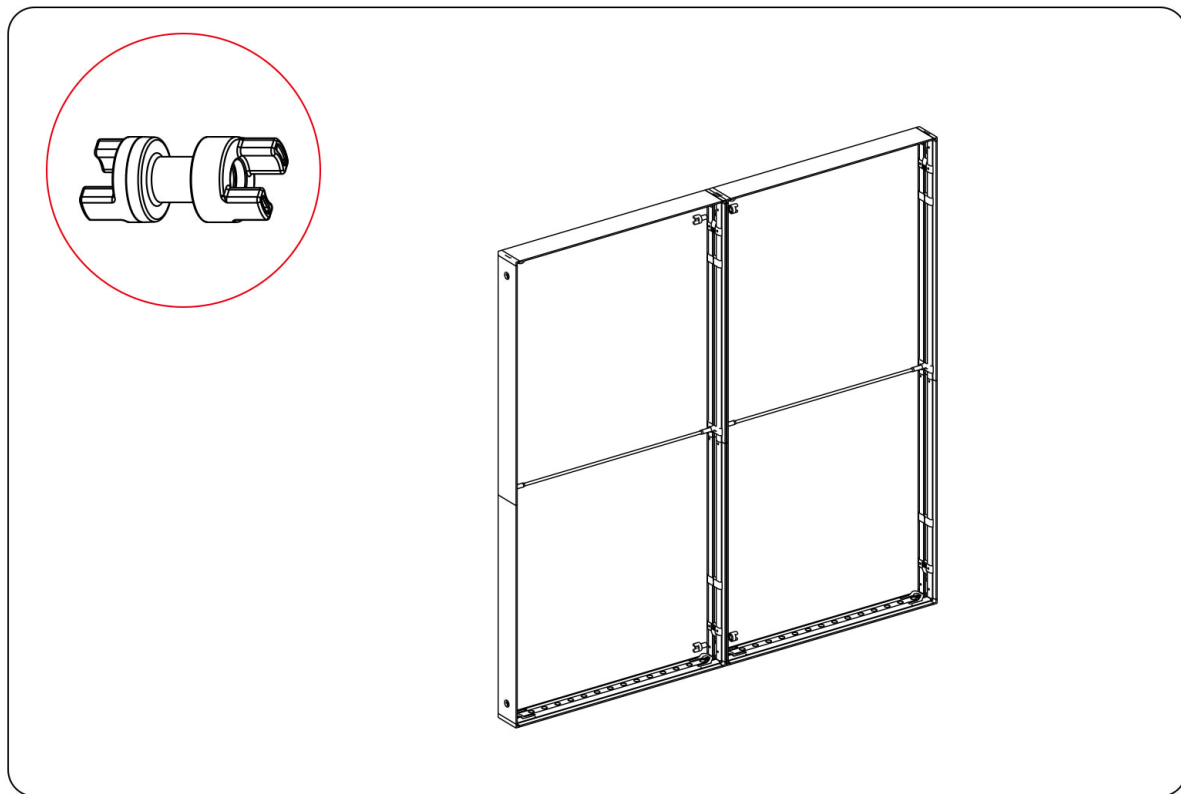

SEGO CONFIGURATION H

SEGO MODULAR LIGHTBOX DISPLAY

PRODUCT CODE:SEGO-H-20x10G

FRAME CONNECTION