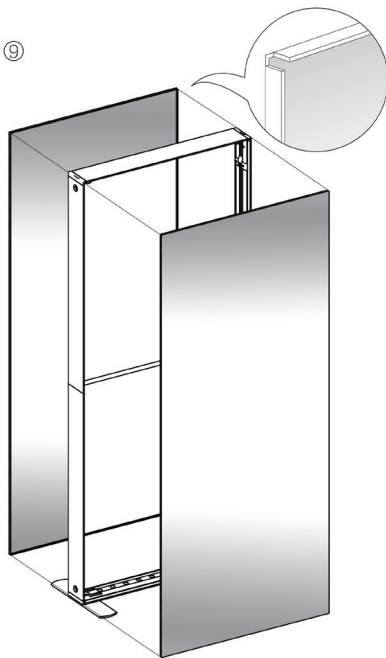

SEGO CONFIGURATION H

SEGO MODULAR LIGHTBOX DISPLAY

PRODUCT CODE:SEGO-H-20x10G

7

8

9

10