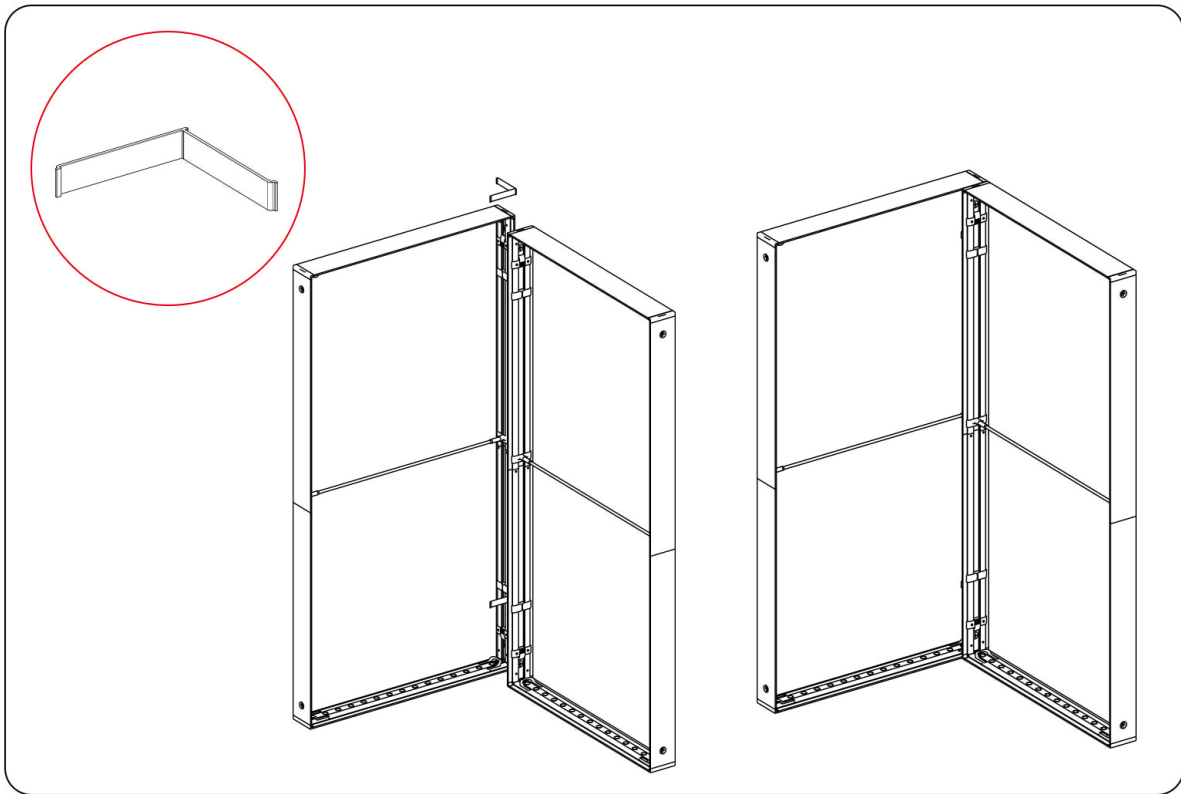

SEGO CONFIGURATION H

SEGO MODULAR LIGHTBOX DISPLAY

PRODUCT CODE:SEGO-H-20x10G

FRAME CONNECTION