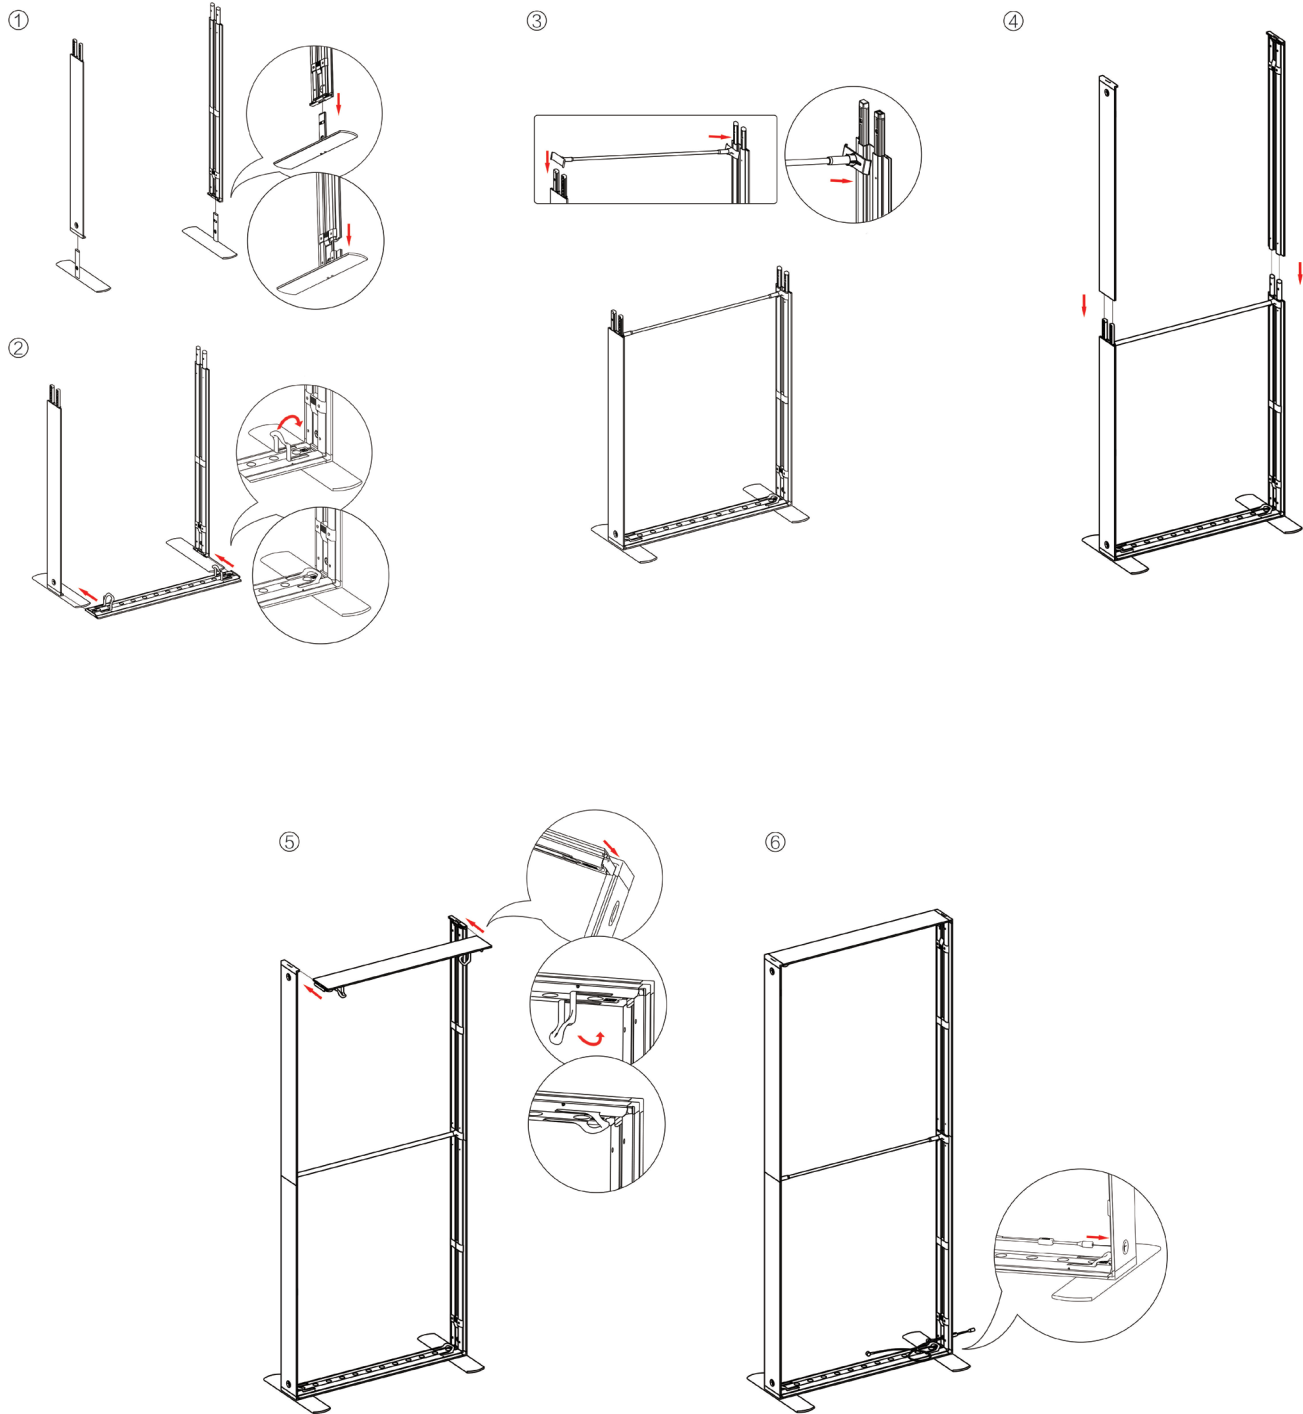

SEGO CONFIGURATION H

SEGO MODULAR LIGHTBOX DISPLAY
PRODUCT CODE:SEGO-H-20x10G

SET UP INSTRUCTIONS SEGO 100X225 FRAME ASSEMBLY