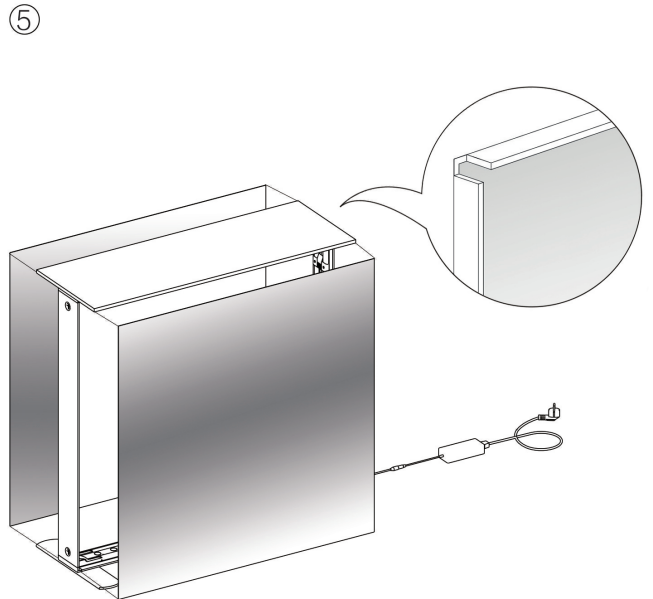

SEGO CONFIGURATION H

SEGO MODULAR LIGHTBOX DISPLAY

PRODUCT CODE:SEGO-H-20x10G

On frame On graphic

PRODUCT DESCRIPTION

The advanced technology of the new SEGO modular lightbox system combines innovation with intuition. Toolless down to its feet, SEGO is designed to help heighten your display experience. Magnetic electrical connectors light up the UL certified LED lights that come pre-installed in the profiles. Electrical wires stay hidden from view. Edge-to-edge customizable SEG backlit fabric graphics cover the front and back of the aluminum frame. Portable, configurable, desirable, SEGO is a lightbox unlike the others. SEGO is so well thought out, even its durable foam cut carry bag is made distinctly to keep all parts and pieces protected and organized.

9

10

SEGO CONFIGURATION H

SEGO MODULAR LIGHTBOX DISPLAY
PRODUCT CODE:SEGO-H-20x10G

SET UP INSTRUCTIONS SEGO COUNTER FRAME ASSEMBLY

SEGO CONFIGURATION H

SEGO MODULAR LIGHTBOX DISPLAY

PRODUCT CODE:SEGO-H-20x10G