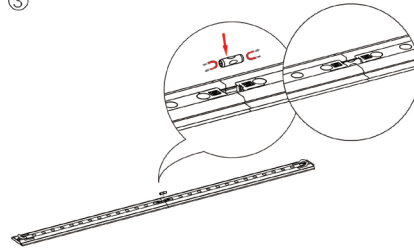

SEGO CONFIGURATION C

SEGO MODULAR LIGHTBOX DISPLAY

PRODUCT CODE: SEGO-C-10x10

SET UP INSTRUCTIONS

SEGO 200X225 FRAME

①

③