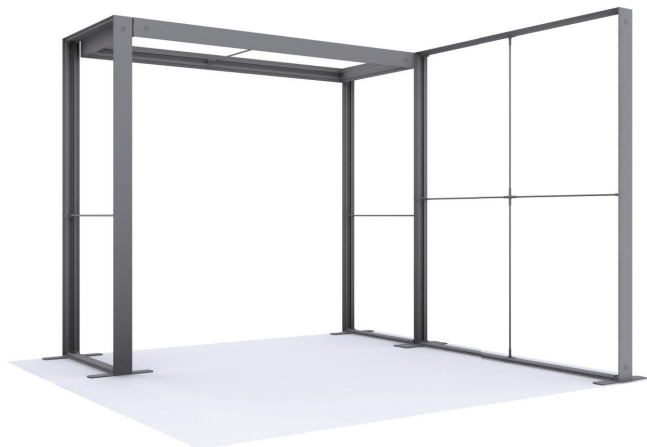

# SEGO CONFIGURATION C

SEGO MODULAR LIGHTBOX DISPLAY

PRODUCT CODE: SEGO-C-10x10

On frame On graphic

## PRODUCT DESCRIPTION

The advanced technology of the new SEGO modular lightbox system combines innovation with intuition. Toolless down to its feet, SEGO is designed to help heighten your display experience. Magnetic electrical connectors light up the UL certified LED lights that come pre-installed in the profiles. Electrical wires stay hidden from view. Edge-to-edge customizable SEG backlit fabric graphics cover the front and back of the aluminum frame. Portable, configurable, desirable, SEGO is a lightbox unlike the others. SEGO is so well thought out, even its durable foam cut carry bag is made distinctly to keep all parts and pieces protected and organized.

DISPLAY DIMENSIONS	118"W x 88.25"H x 104.5"D
GRAPHIC SIZES	78.125"W x 88.625"H (backwall)
	39.75"W x 88.625"H (arch & support)
	39.625"W x 39.75"H (counter)