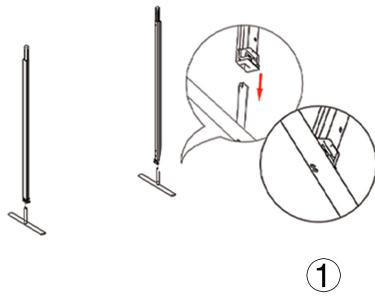

QSEG 19.68 X 7.4FT

QSEG MODULAR SEG DISPLAY
PRODUCT CODE: QSEG-600X225-G

SET UP INSTRUCTIONS