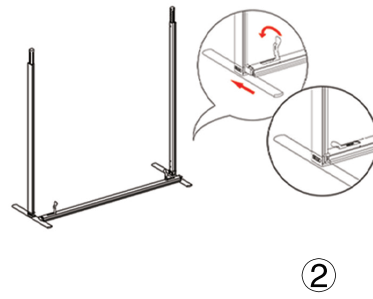

QSEG 19.68 X 7.4FT

QSEG MODULAR SEG DISPLAY
PRODUCT CODE: QSEG-600X225-G

SET UP INSTRUCTIONS