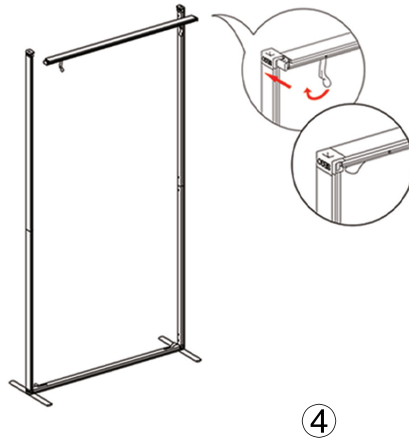

QSEG 19.68 X 7.4FT

QSEG MODULAR SEG DISPLAY
PRODUCT CODE: QSEG-600X225-G

SET UP INSTRUCTIONS