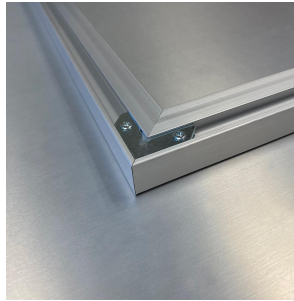

Shadow Mount
Printer Larger Than 12" x 12"