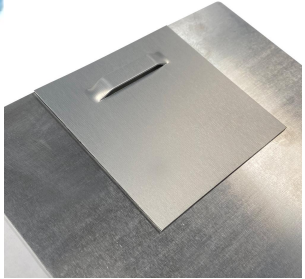

# OVERVIEW

- **SKUs**
  - DSA-12x12-G
  - DSA-18X36-G
  - DSA-24X24-G
  - DSA-24X36-g
  - DSA-36x18-G
  - DSA-36x24-G
- Each size is sold individually except 12" x 12" which is only sold in packs of 4.
  - 12" x 12" cannot be purchased individually
- Available as Graphic Packages Only
- Aluminum sheet sizes are set - custom sizing not available
- Includes shadow mount and hanging hardware
- The aluminum prints have a gloss finish
  - Matte or semi gloss finishes not available
- The corners of the aluminum prints are slightly rounded for safety

# SHADOW MOUNTS

- **Shadow Wall Mounts:** Our aluminum prints come with innovative shadow wall mounts that create a striking 3D effect, adding depth and dimension to your display. The mounts are easy to install and ensure that your prints appear to float elegantly on the wall, adding an extra touch of style to any space.
- Our shadow mounts push the 12" x 12" prints 10mm away from the wall and all other sizes are 20mm away from the wall.
- Shadow mounts attach with 3M double sided tape and are pre-installed prior to packaging/shipping
- A wall mounting bracket with screws and anchors are included to affix the shadow mount to display
- 12" x 12" Prints include a single plate shadow mount located at the top and 2 rubber bumpers at the bottom of the print
- Prints larger than 12" x 12" have a full aluminum shadow mount frame on the backside