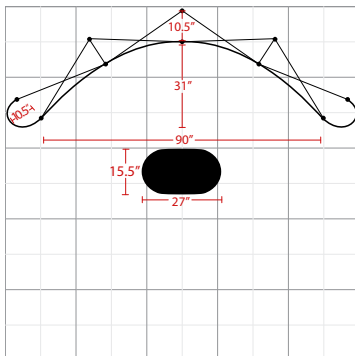

BIG WAVE 10FT POP DISPLAY GRAPHIC PACKAGE

Graphic Package

*Podium graphic is optional.

The box represents 10'x10' booth.

Product Features

The big Wave Pop Up Display, a trade show classic, comes with everything you need to effectively promote your product. Designed specifically to fit 10ft. trade show booths, the straightforward look of the Big Wave gives a professional presentation. Expand the geometric aluminum frame, click locking mechanisms into place, and hang the graphic panels to complete set up. Various styles and sizes available up to 20ft wide. Choose from PVC or laminate material.

Display Dimension	10'W x 7.4'H x 3.5'D
-------------------	----------------------

Graphic Size	159.812"W x 88.96"H
--------------	---------------------

Graphic Material

12 Mil Titanium Blockout Film / 10 Mil Polycarbonate Overlaminate

Shipping Weight	95 lbs
-----------------	--------

Shipping Dimensions	40" x 28" x 18"
---------------------	-----------------

Package Includes

(1) Aluminum frame w/bag

(17) Silver channel bars

(1) Podium case w/ lid