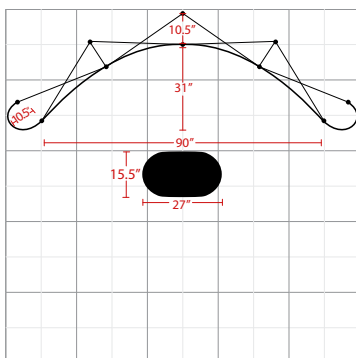

## Fabric End Panel Color Options

**Coal**  
PMS Black c

**Imperial**  
PMS 281c

**Silver**  
PMS 423c

The box represents 10'x10' booth.

## Product Features

The big Wave Pop Up Display, a trade show classic, comes with everything you need to effectively promote your product. Designed specifically to fit 10ft. trade show booths, the straightforward look of the Big Wave gives a professional presentation. Expand the geometric aluminum frame, click locking mechanisms into place, and hang the graphic panels to complete set up. Various styles and sizes available up to 20ft wide. Choose from PVC or laminate material.

Display Dimension	10'W x 7.4'H x 3.5'D
-------------------	----------------------

Graphic Size	108.66"W x 88.96"H
--------------	--------------------

## Graphic Specification

108.66"W x 88.96"H

*Graphic Turnaround Time is 2 business days for up to 2 sets*