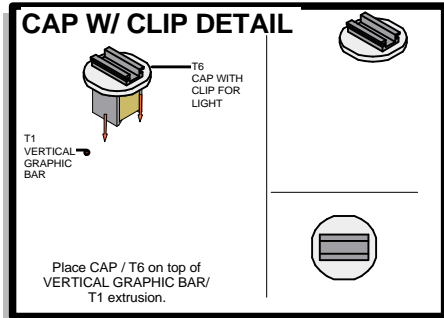

Code	#	Description
T6	2	EXTRUSION CAP WITH CLIP
T3-1	2	GRAPHICS MOUNTING BAR W/ VELCRO
T4-1	2	GRAPHICS MOUNTING BAR W/ VELCRO
T3	2	GRAPHICS MOUNTING BAR STEEL TAPE

LINEAR HH