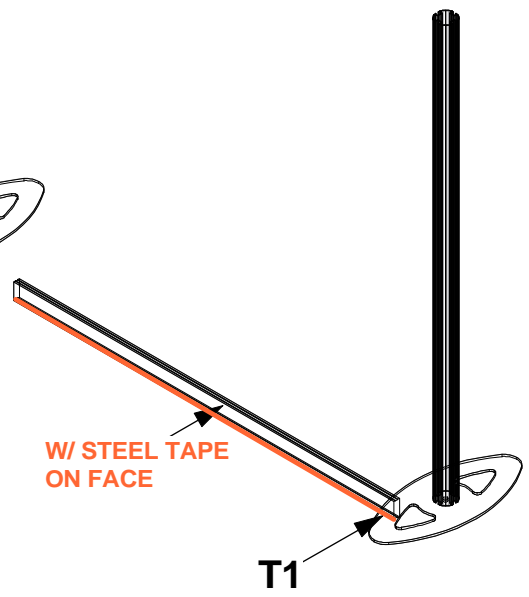

Code	#	Description
T2	2	HORIZONTAL GRAPHIC BAR
T1	2	BOTTOM HALF UPRIGHT
T5	1	VERTICAL GRAPHIC BAR

LINEAR HH