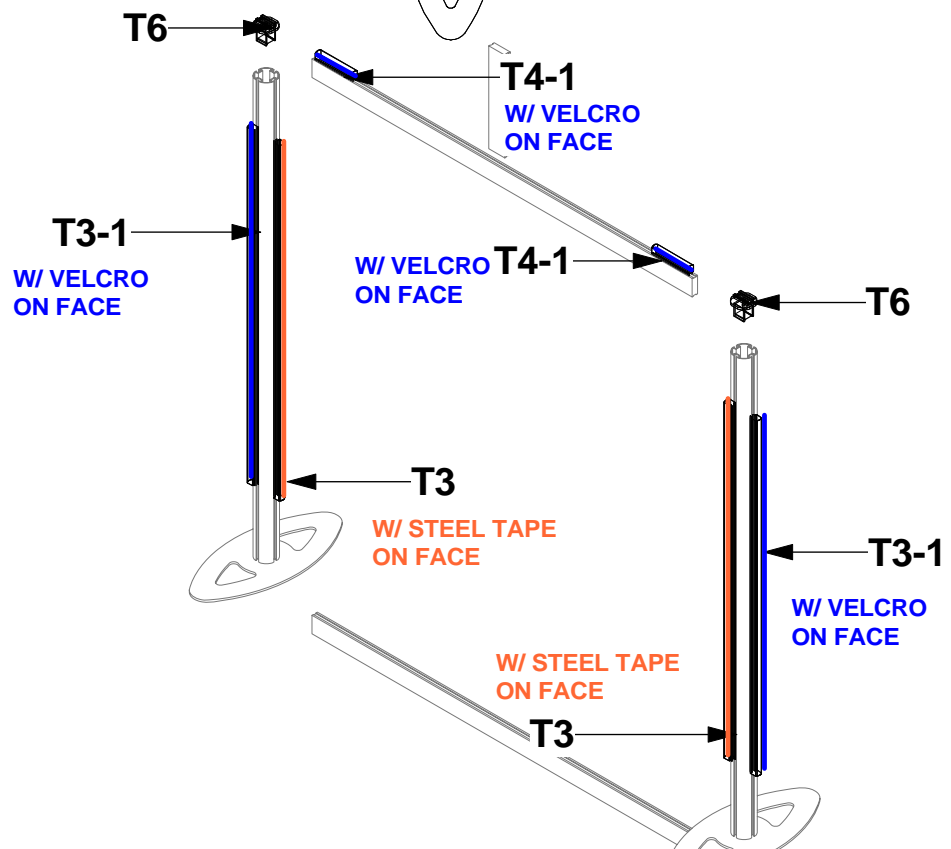

Code	#	Description
T6	2	EXTRUSION CAP WITH CLIP
T3-1	2	GRAPHICS MOUNTING BAR W/ VELCRO
T4-1	2	GRAPHICS MOUNTING BAR W/ VELCRO
T3	2	GRAPHICS MOUNTING BAR STEEL TAPE