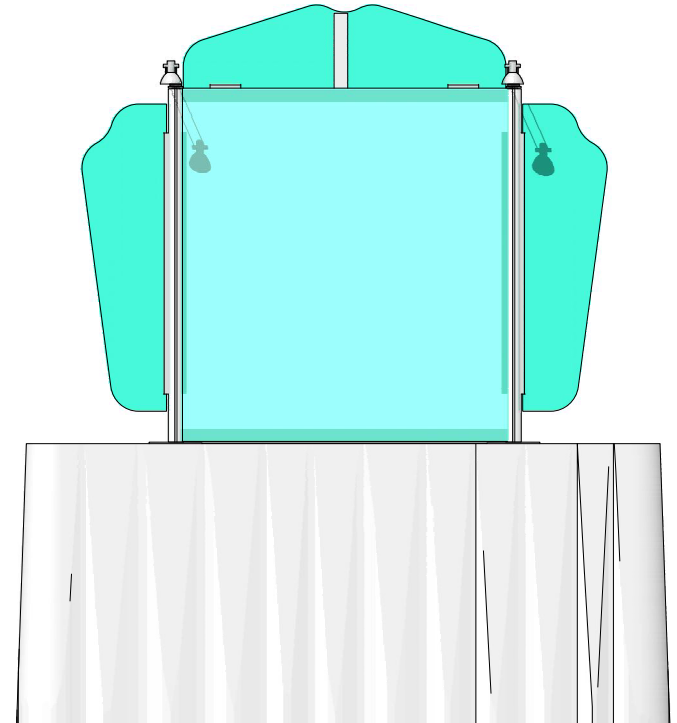

LINEAR HH

LINEAR HH

Code	#	Description
T2	2	HORIZONTAL GRAPHIC BAR
T1	2	BOTTOM HALF UPRIGHT
T5	1	VERTICAL GRAPHIC BAR

1. Redesign of this exhibit without approval by manufacture may result in dangerous and unsafe structures. The manufacture disclaims any responsibility for redesigned exhibits it does not approve in writing.

LINEAR HH

1. Redesign of this exhibit without approval by manufacture may result in dangerous and unsafe structures. The manufacture disclaims any responsibility for redesigned exhibits it does not approve in writing.

Code	#	Description
T6	2	EXTRUSION CAP WITH CLIP
T3-1	2	GRAPHICS MOUNTING BAR W/ VELCRO
T4-1	2	GRAPHICS MOUNTING BAR W/ VELCRO
T3	2	GRAPHICS MOUNTING BAR STEEL TAPE

LINEAR HH

Code	#	Description
T9	1	46" X 12" DSG W/ MAGNETS
T7	1	47" X 43" DSG W/ MAGNETS
T8	2	13" X 43" DSG W/ MAGNETS

LINEAR HH

Code	#	Description
LV3 LIGHT	2	GREY SKINNY LIGHT WITH OSRAM TITAN 50W LAMP (WITH POWER PACK)

1. Redesign of this exhibit without approval by manufacture may result in dangerous and unsafe structures. The manufacture disclaims any responsibility for redesigned exhibits it does not approve in writing.