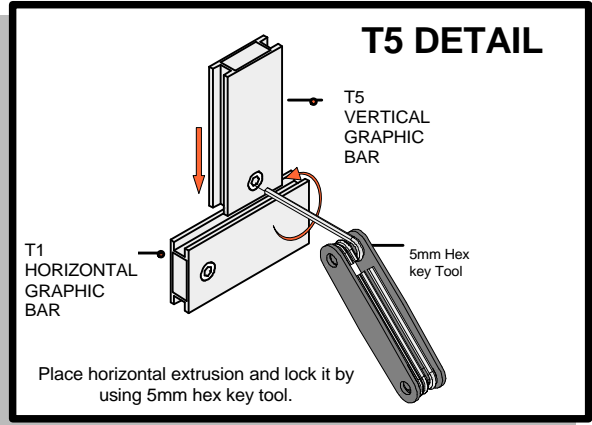

Code	#	Description
T2	2	HORIZONTAL GRAPHIC BAR
T1	2	BOTTOM HALF UPRIGHT
T5	1	VERTICAL GRAPHIC BAR

LINEAR HH