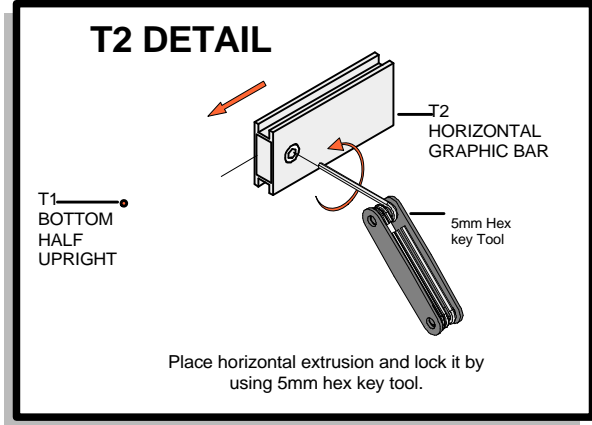

Code	#	Description
T2	2	HORIZONTAL GRAPHIC BAR
T1	2	BOTTOM HALF UPRIGHT
T5	1	VERTICAL GRAPHIC BAR

LINEAR HH