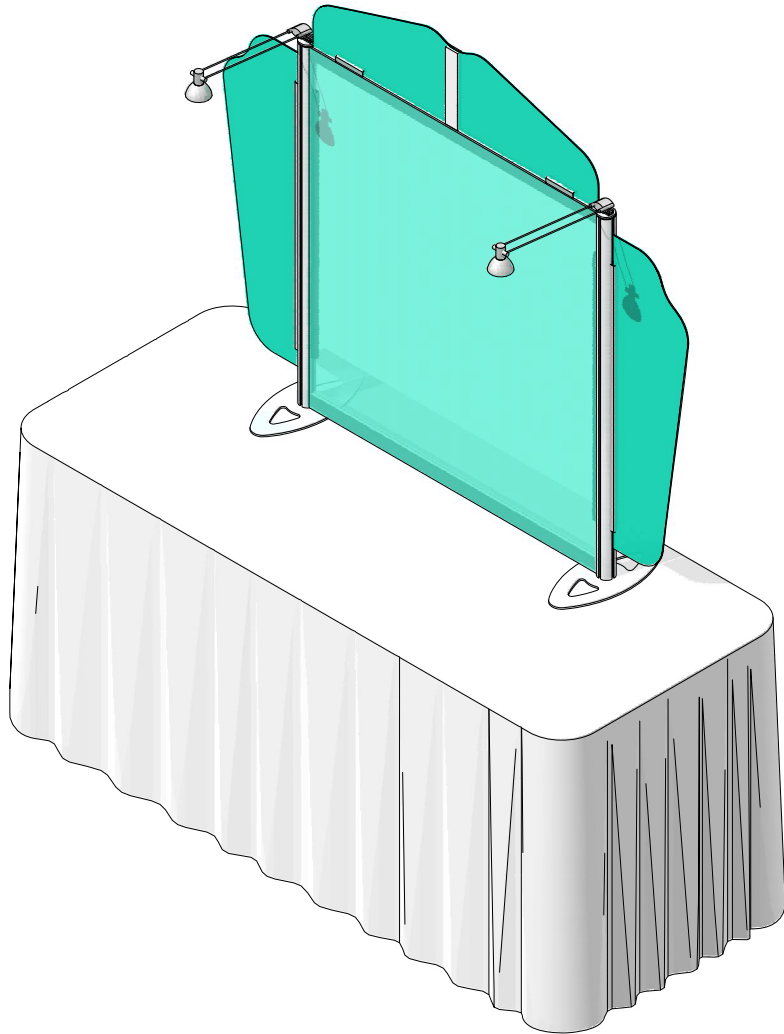

LINEAR HH

LINEAR HH

Code	#	Description
T2	2	HORIZONTAL GRAPHIC BAR
T1	2	BOTTOM HALF UPRIGHT
T5	1	VERTICAL GRAPHIC BAR

1. Redesign of this exhibit without approval by manufacture may result in dangerous and unsafe structures. The manufacture disclaims any responsibility for redesigned exhibits it does not approve in writing.

LINEAR HH

1. Redesign of this exhibit without approval by manufacture may result in dangerous and unsafe structures. The manufacture disclaims any responsibility for redesigned exhibits it does not approve in writing.

Code	#	Description
T6	2	EXTRUSION CAP WITH CLIP
T3-1	2	GRAPHICS MOUNTING BAR W/ VELCRO
T4-1	2	GRAPHICS MOUNTING BAR W/ VELCRO
T3	2	GRAPHICS MOUNTING BAR STEEL TAPE

LINEAR HH

Code	#	Description
T9	1	46" X 12" DSG W/ MAGNETS
T7	1	47" X 43" DSG W/ MAGNETS
T8	2	13" X 43" DSG W/ MAGNETS

LINEAR HH

Code	#	Description
LV3 LIGHT	2	GREY SKINNY LIGHT WITH OSRAM TITAN 50W LAMP (WITH POWER PACK)

1. Redesign of this exhibit without approval by manufacture may result in dangerous and unsafe structures. The manufacture disclaims any responsibility for redesigned exhibits it does not approve in writing.