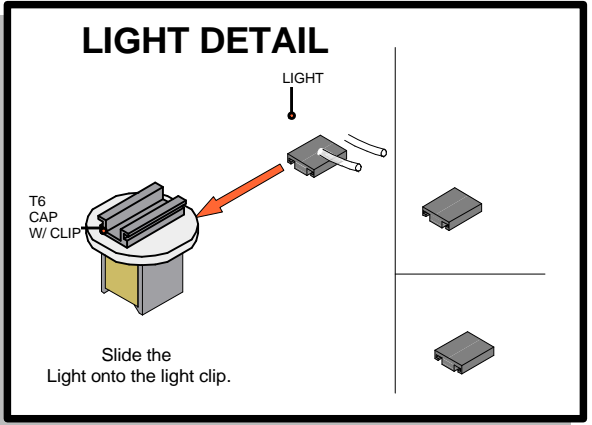

T1

T3 /T3-1 /T4

T2 /T5

LINEAR HH