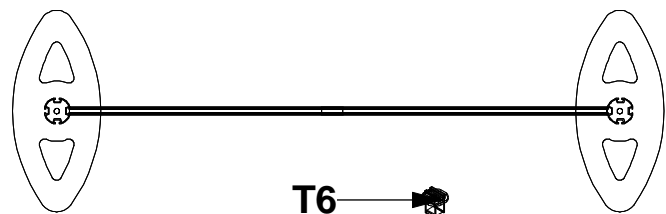

Code	#	Description
T6	2	EXTRUSION CAP WITH CLIP
T3-1	2	GRAPHICS MOUNTING BAR W/ VELCRO
T4-1	2	GRAPHICS MOUNTING BAR W/ VELCRO
T3	2	GRAPHICS MOUNTING BAR STEEL TAPE