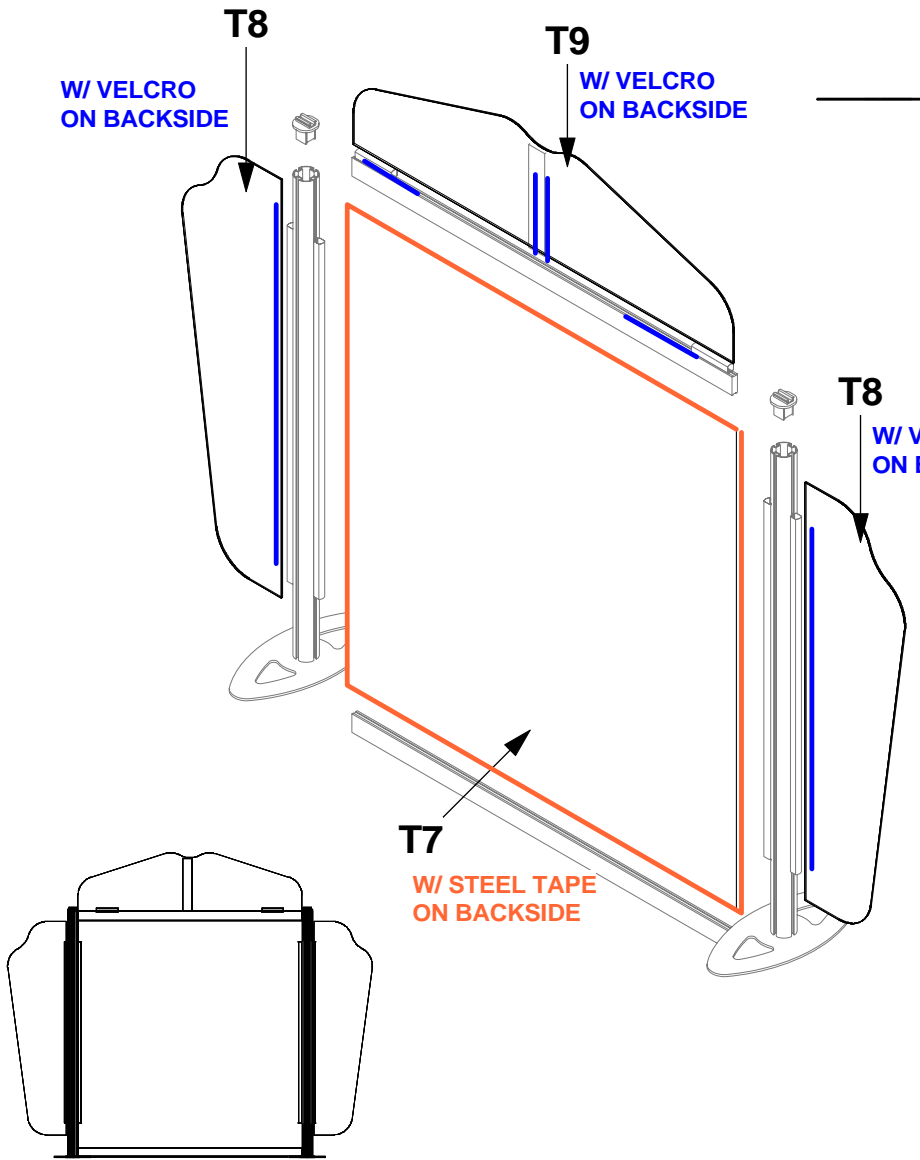

Code	#	Description
T9	1	46" X 12" DSG W/ MAGNETS
T7	1	47" X 43" DSG W/ MAGNETS
T8	2	13" X 43" DSG W/ MAGNETS

LINEAR HH