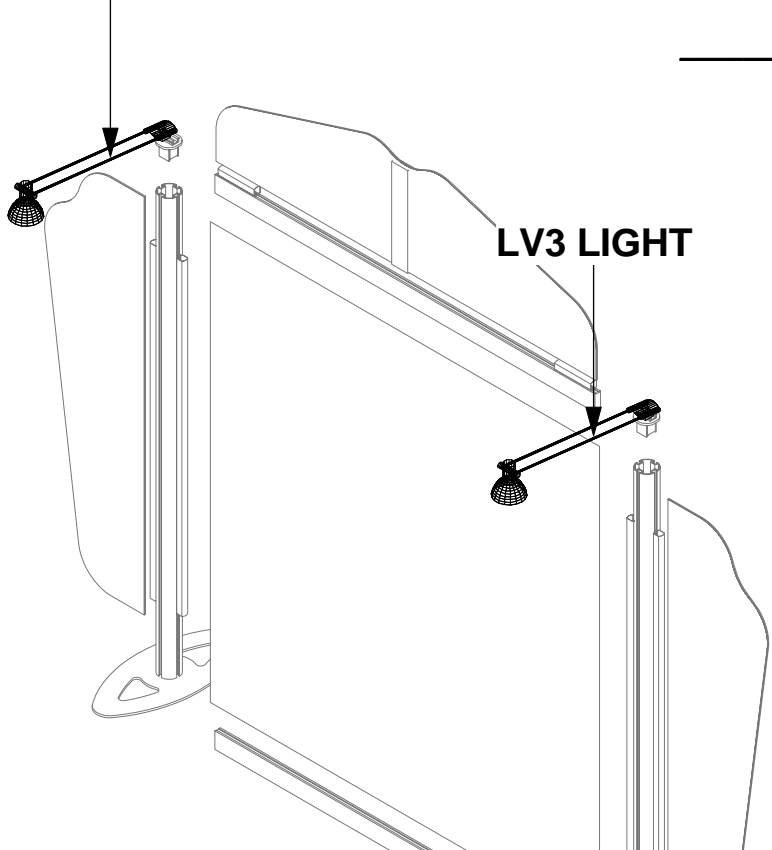

Code	#	Description
LV3 LIGHT	2	GREY SKINNY LIGHT WITH OSRAM TITAN 50W LAMP (WITH POWER PACK)

LV3 LIGHT