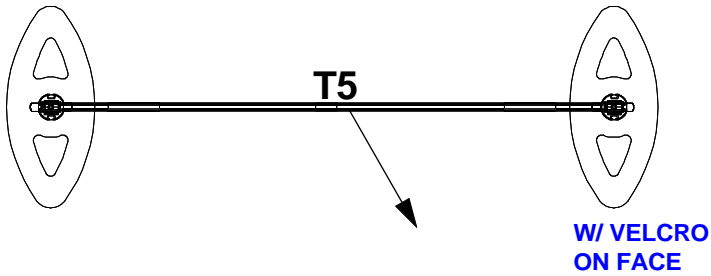

Code	#	Description
T2	2	HORIZONTAL GRAPHIC BAR
T1	2	BOTTOM HALF UPRIGHT
T5	1	VERTICAL GRAPHIC BAR

LINEAR HH