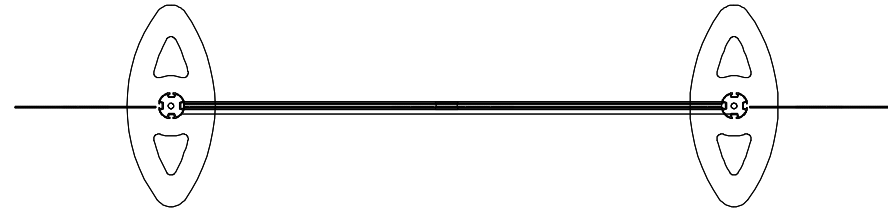

Code	#	Description
T9	1	46" X 12" DSG W/ MAGNETS
T7	1	47" X 43" DSG W/ MAGNETS
T8	2	13" X 43" DSG W/ MAGNETS

LINEAR HH