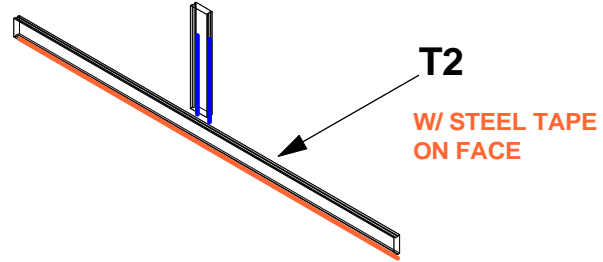

Code	#	Description
T2	2	HORIZONTAL GRAPHIC BAR
T1	2	BOTTOM HALF UPRIGHT
T5	1	VERTICAL GRAPHIC BAR

LINEAR HH