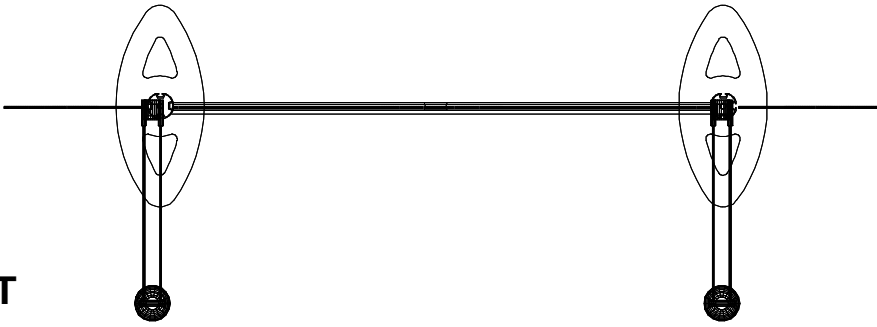

Code	#	Description
LV3 LIGHT	2	GREY SKINNY LIGHT WITH OSRAM TITAN 50W LAMP (WITH POWER PACK)

LV3 LIGHT

LV3 LIGHT

T1

T3 /T3-1 /T4

T2 /T5

LINEAR HH