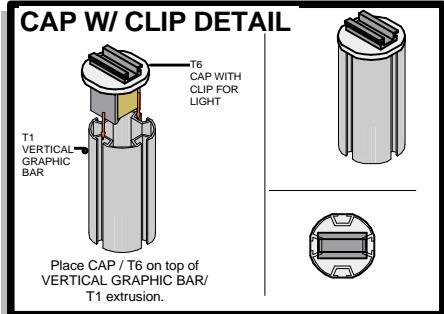

T3 / T3-1 / T4
T2 / T5

LINEAR GG