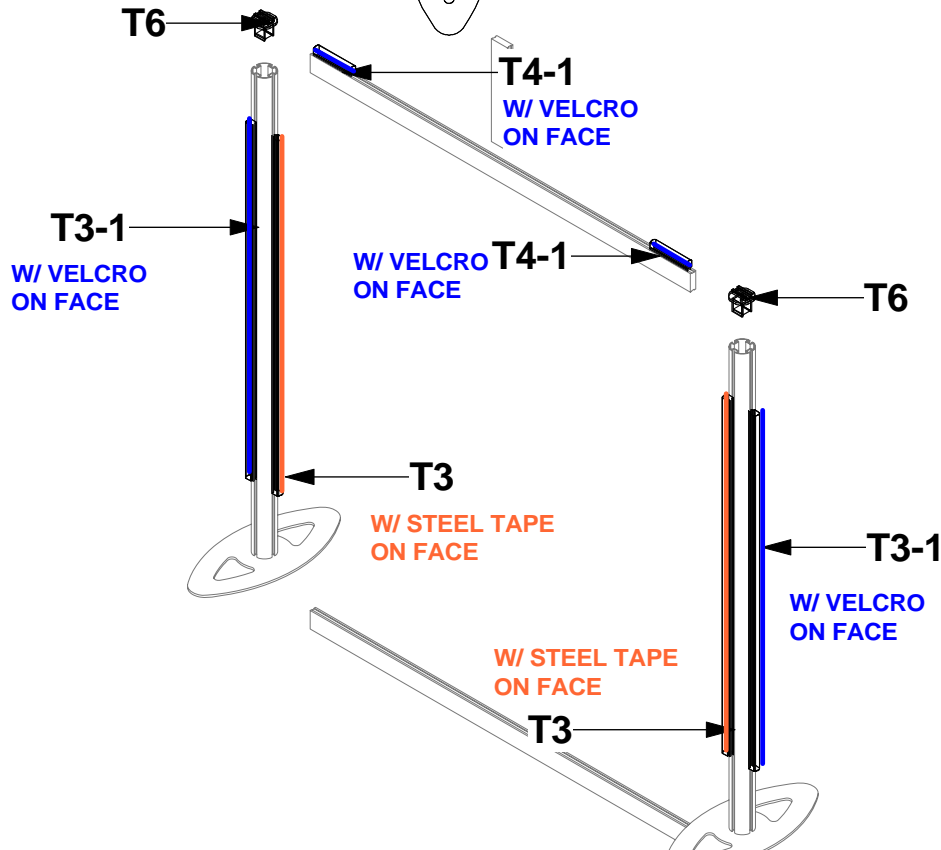

Code	#	Description
T6	2	EXTRUSION CAP WITH CLIP
T3-1	2	GRAPHICS MOUNTING BAR W/ VELCRO
T4-1	2	GRAPHICS MOUNTING BAR W/ VELCRO
T3	2	GRAPHICS MOUNTING BAR STEEL TAPE