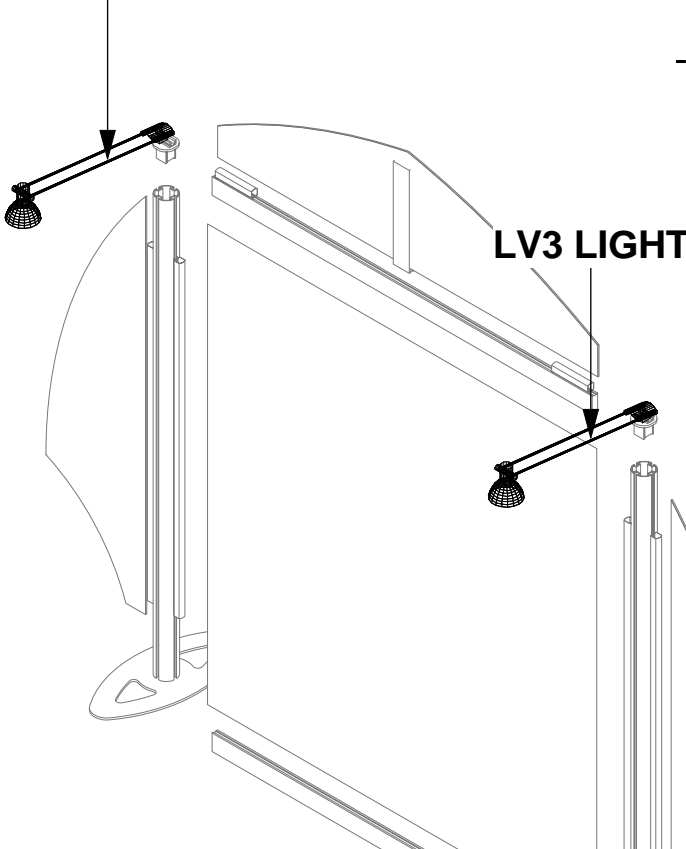

Code	#	Description
LV3 LIGHT	2	GREY SKINNY LIGHT WITH OSRAM TITAN 50W LAMP (WITH POWER PACK)

1. Redesign of this exhibit without approval by manufacture may result in dangerous and unsafe structures. The manufacture disclaims any responsibility for redesigned exhibits it does not approve in writing.

LV3 LIGHT

LV3 LIGHT