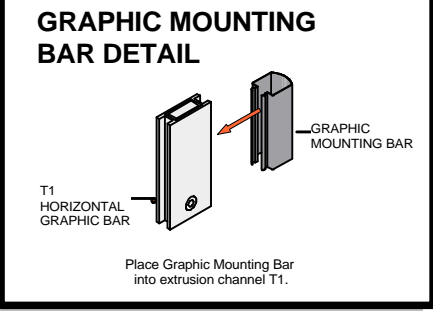

T3 / T3-1 / T4
T2 / T5

LINEAR GG