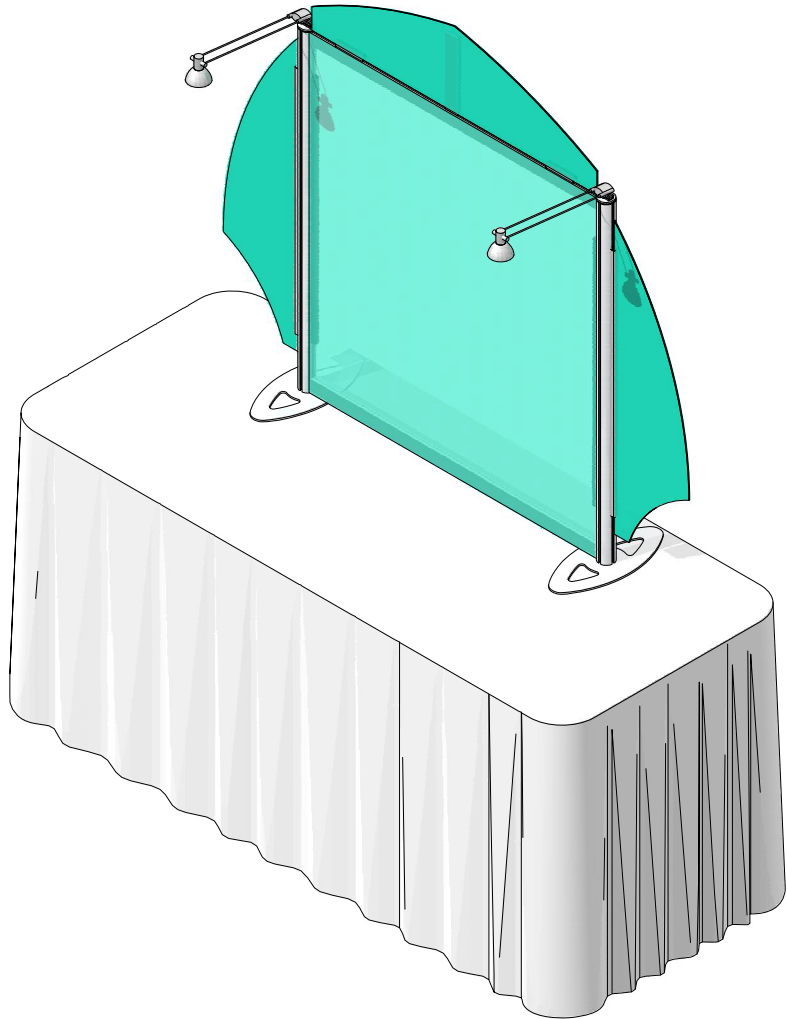

LINEAR GG

LINEAR GG

Code	#	Description
T2	2	HORIZONTAL GRAPHIC BAR
T1	2	BOTTOM HALF UPRIGHT
T5	1	VERTICAL GRAPHIC BAR

1. Redesign of this exhibit without approval by manufacture may result in dangerous and unsafe structures. The manufacture disclaims any responsibility for redesigned exhibits it does not approve in writing.

LINEAR GG

Code	#	Description
T6	2	EXTRUSION CAP WITH CLIP
T3-1	2	GRAPHICS MOUNTING BAR W/ VELCRO
T4-1	2	GRAPHICS MOUNTING BAR W/ VELCRO
T3	2	GRAPHICS MOUNTING BAR STEEL TAPE

1. Redesign of this exhibit without approval by manufacture may result in dangerous and unsafe structures. The manufacture disclaims any responsibility for redesigned exhibits it does not approve in writing.

T3 / T3-1 / T4
T2 / T5

LINEAR GG

Code	#	Description
T9	1	46" X 12" DSG W/ MAGNETS
T7	1	47" X 43" DSG W/ MAGNETS
T8	2	13" X 43" DSG W/ MAGNETS

1. Redesign of this exhibit without approval by manufacture may result in dangerous and unsafe structures. The manufacture disclaims any responsibility for redesigned exhibits it does not approve in writing.

LINEAR GG

Code	#	Description
LV3 LIGHT	2	GREY SKINNY LIGHT WITH OSRAM TITAN 50W LAMP (WITH POWER PACK)

1. Redesign of this exhibit without approval by manufacture may result in dangerous and unsafe structures. The manufacture disclaims any responsibility for redesigned exhibits it does not approve in writing.