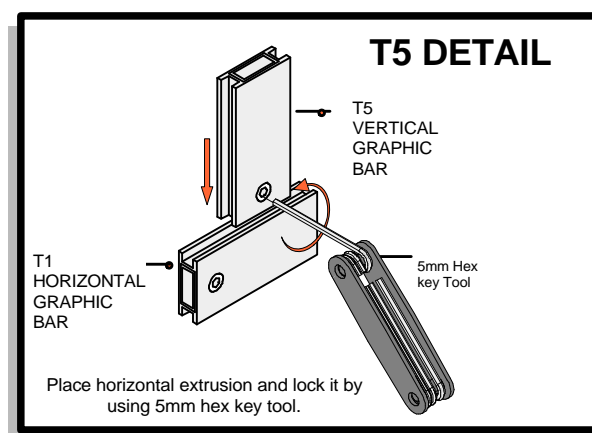

LINEAR GG

LINEAR GG

Code	#	Description
T2	2	HORIZONTAL GRAPHIC BAR
T1	2	BOTTOM HALF UPRIGHT
T5	1	VERTICAL GRAPHIC BAR

1. Redesign of this exhibit without approval by manufacture may result in dangerous and unsafe structures. The manufacture disclaims any responsibility for redesigned exhibits it does not approve in writing.

LINEAR GG

Code	#	Description
T6	2	EXTRUSION CAP WITH CLIP
T3-1	2	GRAPHICS MOUNTING BAR W/ VELCRO
T4-1	2	GRAPHICS MOUNTING BAR W/ VELCRO
T3	2	GRAPHICS MOUNTING BAR STEEL TAPE

1. Redesign of this exhibit without approval by manufacture may result in dangerous and unsafe structures. The manufacture disclaims any responsibility for redesigned exhibits it does not approve in writing.

T3 / T3-1 / T4
T2 / T5

LINEAR GG

Code	#	Description
T9	1	46" X 12" DSG W/ MAGNETS
T7	1	47" X 43" DSG W/ MAGNETS
T8	2	13" X 43" DSG W/ MAGNETS

1. Redesign of this exhibit without approval by manufacture may result in dangerous and unsafe structures. The manufacture disclaims any responsibility for redesigned exhibits it does not approve in writing.

LINEAR GG

Code	#	Description
LV3 LIGHT	2	GREY SKINNY LIGHT WITH OSRAM TITAN 50W LAMP (WITH POWER PACK)

1. Redesign of this exhibit without approval by manufacture may result in dangerous and unsafe structures. The manufacture disclaims any responsibility for redesigned exhibits it does not approve in writing.