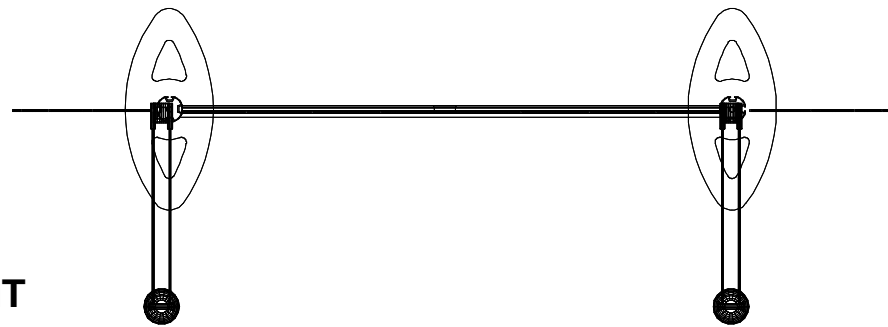

Code	#	Description
LV3 LIGHT	2	GREY SKINNY LIGHT WITH OSRAM TITAN 50W LAMP (WITH POWER PACK)

1. Redesign of this exhibit without approval by manufacture may result in dangerous and unsafe structures. The manufacture disclaims any responsibility for redesigned exhibits it does not approve in writing.

LV3 LIGHT

LV3 LIGHT