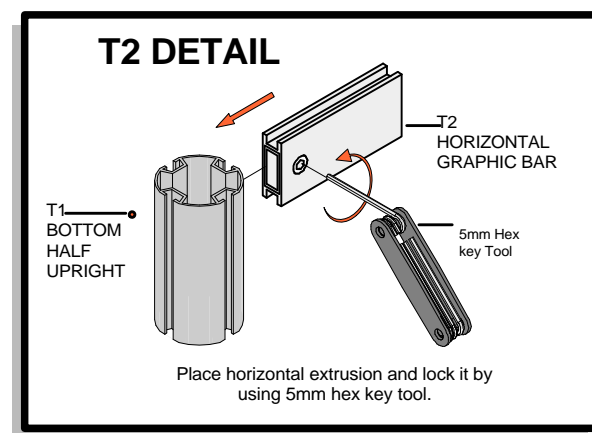

LINEAR GG

LINEAR GG

Code	#	Description
T2	2	HORIZONTAL GRAPHIC BAR
T1	2	BOTTOM HALF UPRIGHT
T5	1	VERTICAL GRAPHIC BAR

1. Redesign of this exhibit without approval by manufacture may result in dangerous and unsafe structures. The manufacture disclaims any responsibility for redesigned exhibits it does not approve in writing.

LINEAR GG

Code	#	Description
T6	2	EXTRUSION CAP WITH CLIP
T3-1	2	GRAPHICS MOUNTING BAR W/ VELCRO
T4-1	2	GRAPHICS MOUNTING BAR W/ VELCRO
T3	2	GRAPHICS MOUNTING BAR STEEL TAPE

1. Redesign of this exhibit without approval by manufacture may result in dangerous and unsafe structures. The manufacture disclaims any responsibility for redesigned exhibits it does not approve in writing.

T3 / T3-1 / T4
T2 / T5

LINEAR GG

Code	#	Description
T9	1	46" X 12" DSG W/ MAGNETS
T7	1	47" X 43" DSG W/ MAGNETS
T8	2	13" X 43" DSG W/ MAGNETS

1. Redesign of this exhibit without approval by manufacture may result in dangerous and unsafe structures. The manufacture disclaims any responsibility for redesigned exhibits it does not approve in writing.