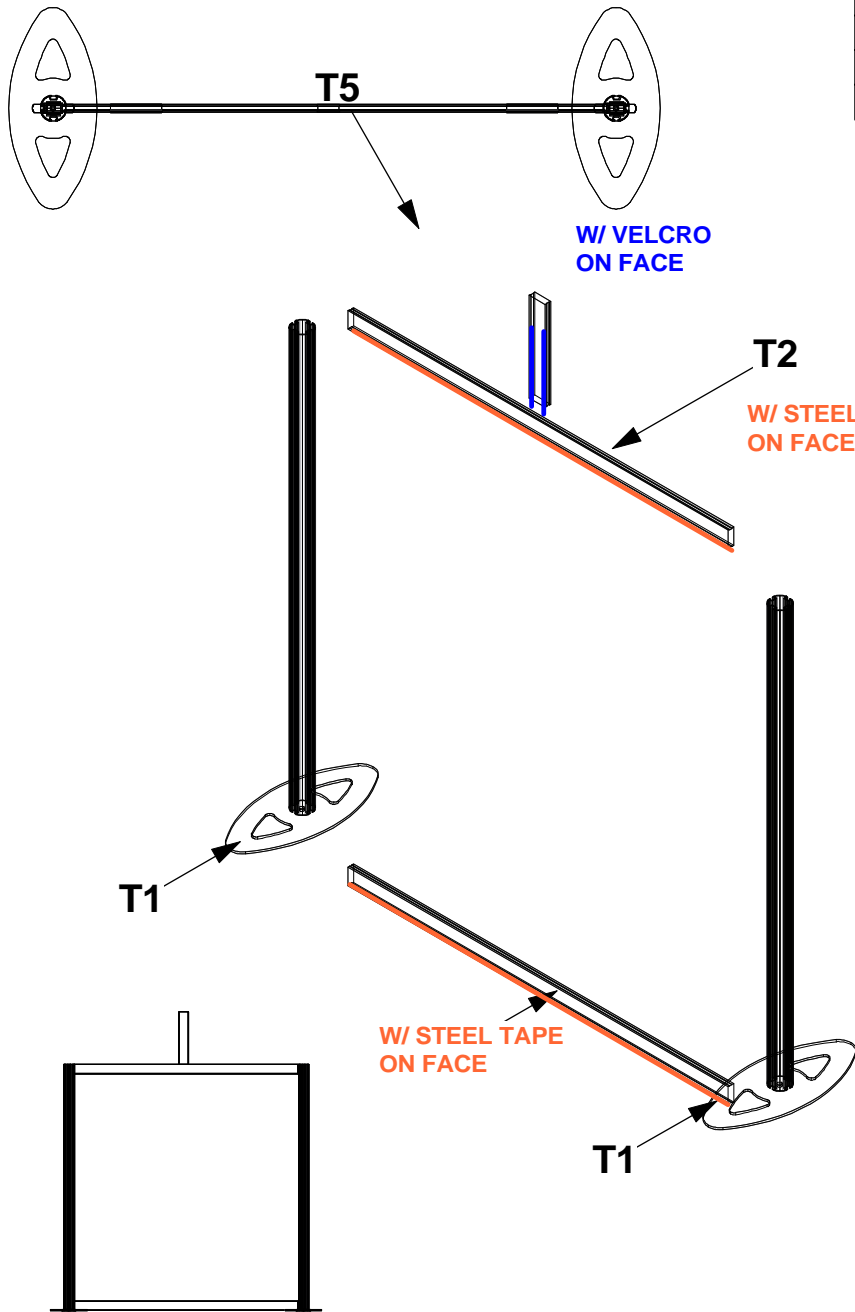

LINEAR GG

LINEAR GG

Code	#	Description
T2	2	HORIZONTAL GRAPHIC BAR
T1	2	BOTTOM HALF UPRIGHT
T5	1	VERTICAL GRAPHIC BAR

1. Redesign of this exhibit without approval by manufacture may result in dangerous and unsafe structures. The manufacture disclaims any responsibility for redesigned exhibits it does not approve in writing.

LINEAR GG

Code	#	Description
T6	2	EXTRUSION CAP WITH CLIP
T3-1	2	GRAPHICS MOUNTING BAR W/ VELCRO
T4-1	2	GRAPHICS MOUNTING BAR W/ VELCRO
T3	2	GRAPHICS MOUNTING BAR STEEL TAPE

1. Redesign of this exhibit without approval by manufacture may result in dangerous and unsafe structures. The manufacture disclaims any responsibility for redesigned exhibits it does not approve in writing.

T3 / T3-1 / T4
T2 / T5

LINEAR GG

Code	#	Description
T9	1	46" X 12" DSG W/ MAGNETS
T7	1	47" X 43" DSG W/ MAGNETS
T8	2	13" X 43" DSG W/ MAGNETS

1. Redesign of this exhibit without approval by manufacture may result in dangerous and unsafe structures. The manufacture disclaims any responsibility for redesigned exhibits it does not approve in writing.

LINEAR GG

Code	#	Description
LV3 LIGHT	2	GREY SKINNY LIGHT WITH OSRAM TITAN 50W LAMP (WITH POWER PACK)

1. Redesign of this exhibit without approval by manufacture may result in dangerous and unsafe structures. The manufacture disclaims any responsibility for redesigned exhibits it does not approve in writing.