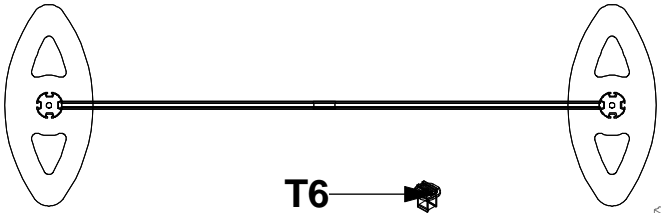

Code	#	Description
T6	2	EXTRUSION CAP WITH CLIP
T3-1	2	GRAPHICS MOUNTING BAR W/ VELCRO
T4-1	2	GRAPHICS MOUNTING BAR W/ VELCRO
T3	2	GRAPHICS MOUNTING BAR STEEL TAPE