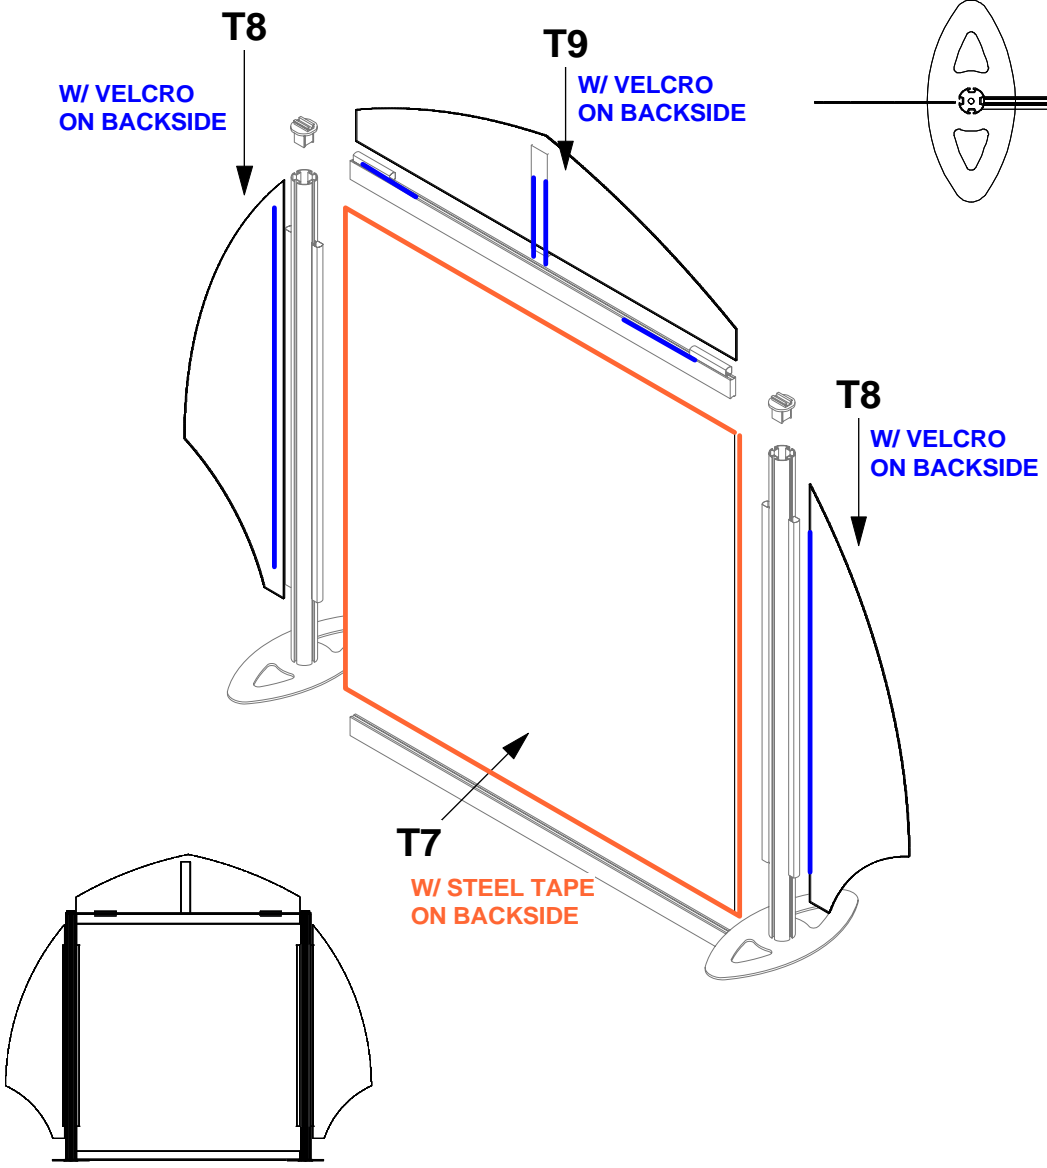

LINEAR GG

LINEAR GG

Code	#	Description
T2	2	HORIZONTAL GRAPHIC BAR
T1	2	BOTTOM HALF UPRIGHT
T5	1	VERTICAL GRAPHIC BAR

1. Redesign of this exhibit without approval by manufacture may result in dangerous and unsafe structures. The manufacture disclaims any responsibility for redesigned exhibits it does not approve in writing.

LINEAR GG

Code	#	Description
T6	2	EXTRUSION CAP WITH CLIP
T3-1	2	GRAPHICS MOUNTING BAR W/ VELCRO
T4-1	2	GRAPHICS MOUNTING BAR W/ VELCRO
T3	2	GRAPHICS MOUNTING BAR STEEL TAPE

1. Redesign of this exhibit without approval by manufacture may result in dangerous and unsafe structures. The manufacture disclaims any responsibility for redesigned exhibits it does not approve in writing.

T3 / T3-1 / T4
T2 / T5

LINEAR GG

Code	#	Description
T9	1	46" X 12" DSG W/ MAGNETS
T7	1	47" X 43" DSG W/ MAGNETS
T8	2	13" X 43" DSG W/ MAGNETS

1. Redesign of this exhibit without approval by manufacture may result in dangerous and unsafe structures. The manufacture disclaims any responsibility for redesigned exhibits it does not approve in writing.

LINEAR GG

Code	#	Description
LV3 LIGHT	2	GREY SKINNY LIGHT WITH OSRAM TITAN 50W LAMP (WITH POWER PACK)

1. Redesign of this exhibit without approval by manufacture may result in dangerous and unsafe structures. The manufacture disclaims any responsibility for redesigned exhibits it does not approve in writing.