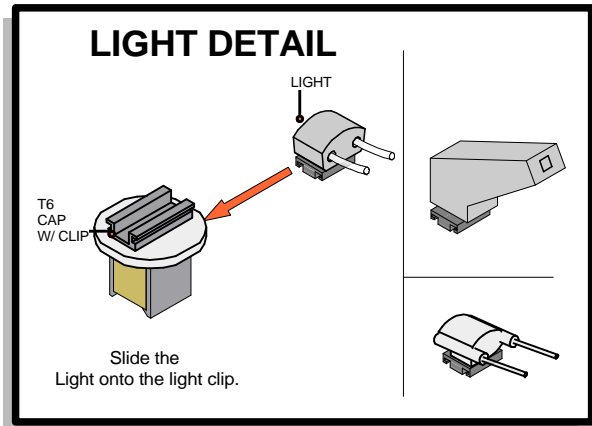

T1

T3 /T3-1 /T4

T2 /T5

LINEAR GG