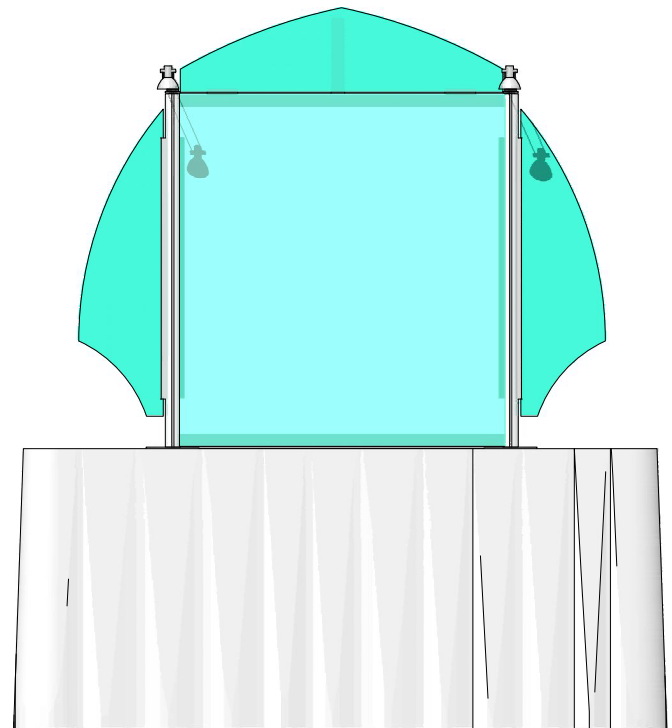

LINEAR GG

LINEAR GG

Code	#	Description
T2	2	HORIZONTAL GRAPHIC BAR
T1	2	BOTTOM HALF UPRIGHT
T5	1	VERTICAL GRAPHIC BAR

1. Redesign of this exhibit without approval by manufacture may result in dangerous and unsafe structures. The manufacture disclaims any responsibility for redesigned exhibits it does not approve in writing.

LINEAR GG

Code	#	Description
T6	2	EXTRUSION CAP WITH CLIP
T3-1	2	GRAPHICS MOUNTING BAR W/ VELCRO
T4-1	2	GRAPHICS MOUNTING BAR W/ VELCRO
T3	2	GRAPHICS MOUNTING BAR STEEL TAPE

1. Redesign of this exhibit without approval by manufacture may result in dangerous and unsafe structures. The manufacture disclaims any responsibility for redesigned exhibits it does not approve in writing.

T3 / T3-1 / T4
T2 / T5

LINEAR GG

Code	#	Description
T9	1	46" X 12" DSG W/ MAGNETS
T7	1	47" X 43" DSG W/ MAGNETS
T8	2	13" X 43" DSG W/ MAGNETS

1. Redesign of this exhibit without approval by manufacture may result in dangerous and unsafe structures. The manufacture disclaims any responsibility for redesigned exhibits it does not approve in writing.

LINEAR GG

Code	#	Description
LV3 LIGHT	2	GREY SKINNY LIGHT WITH OSRAM TITAN 50W LAMP (WITH POWER PACK)

1. Redesign of this exhibit without approval by manufacture may result in dangerous and unsafe structures. The manufacture disclaims any responsibility for redesigned exhibits it does not approve in writing.