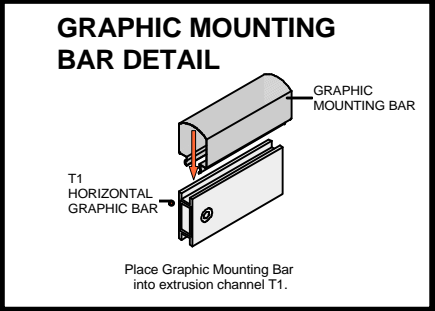

T3 / T3-1 / T4
T2 / T5

LINEAR GG