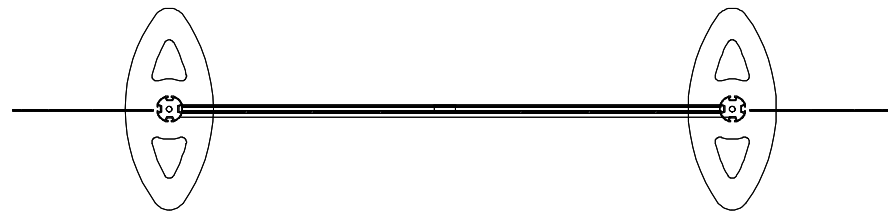

LINEAR GG

LINEAR GG

Code	#	Description
T2	2	HORIZONTAL GRAPHIC BAR
T1	2	BOTTOM HALF UPRIGHT
T5	1	VERTICAL GRAPHIC BAR

1. Redesign of this exhibit without approval by manufacture may result in dangerous and unsafe structures. The manufacture disclaims any responsibility for redesigned exhibits it does not approve in writing.

LINEAR GG

Code	#	Description
T6	2	EXTRUSION CAP WITH CLIP
T3-1	2	GRAPHICS MOUNTING BAR W/ VELCRO
T4-1	2	GRAPHICS MOUNTING BAR W/ VELCRO
T3	2	GRAPHICS MOUNTING BAR STEEL TAPE

1. Redesign of this exhibit without approval by manufacture may result in dangerous and unsafe structures. The manufacture disclaims any responsibility for redesigned exhibits it does not approve in writing.

T3 / T3-1 / T4
T2 / T5

LINEAR GG

Code	#	Description
T9	1	46" X 12" DSG W/ MAGNETS
T7	1	47" X 43" DSG W/ MAGNETS
T8	2	13" X 43" DSG W/ MAGNETS

1. Redesign of this exhibit without approval by manufacture may result in dangerous and unsafe structures. The manufacture disclaims any responsibility for redesigned exhibits it does not approve in writing.

LINEAR GG

Code	#	Description
LV3 LIGHT	2	GREY SKINNY LIGHT WITH OSRAM TITAN 50W LAMP (WITH POWER PACK)

1. Redesign of this exhibit without approval by manufacture may result in dangerous and unsafe structures. The manufacture disclaims any responsibility for redesigned exhibits it does not approve in writing.