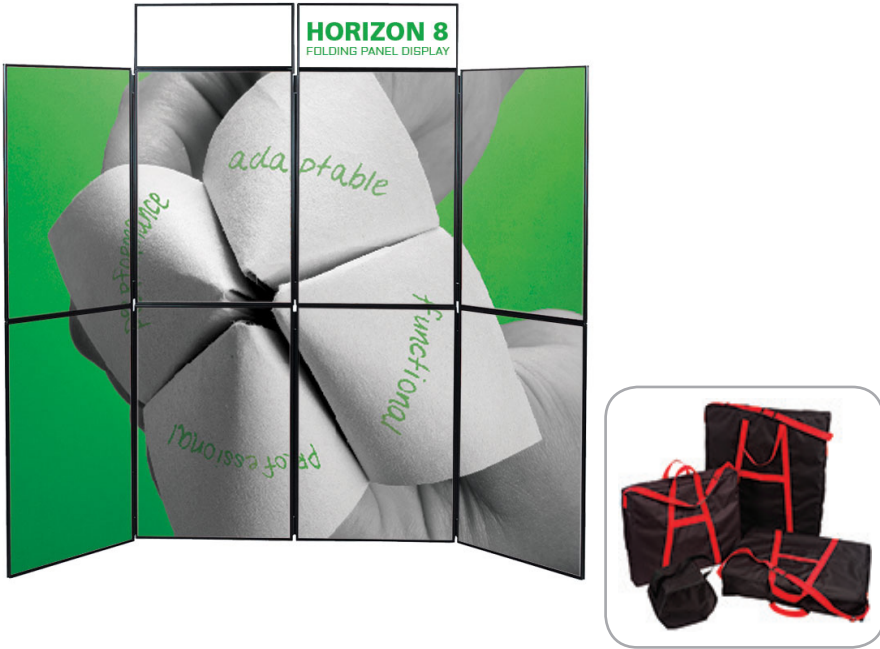

Horizon

The Horizon Folding Display Panel system is a quick to set up, easy to use display system created specifically to hold your custom graphics. Available in several shapes and sizes, you can find the Horizon that is right for you.

HORIZON 8
FOLDING PANEL DISPLAY

regal - smooth exhibit & display fabric

premier - ribbed exhibit & display fabric

We are continually improving and modifying our product range and reserve the right to vary the specifications without prior notice. All dimensions and weights quoted are approximate and we accept no responsibility for variance. E&OE. See Graphic Templates for graphic bleed specifications.

features and benefits:

- Custom sized panel displays are available
- Shown with optional detachable graphics
- Available in a variety of fabric color options
- Quick to set up
- Easy to store and ship
- All Horizon display kits come with carry bag
- One year hardware warranty against manufacturer defects