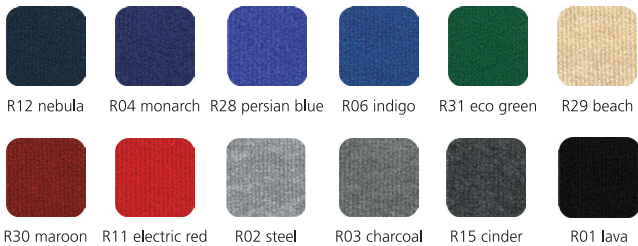

Horizon

The Horizon Folding Display Panel system is a quick to set up, easy to use display system created specifically to hold your custom graphics. Available in several shapes and sizes, you can find the Horizon that is right for you.

HORIZON 8
FOLDING PANEL DISPLAY

regal - smooth exhibit & display fabric

premier - ribbed exhibit & display fabric

We are continually improving and modifying our product range and reserve the right to vary the specifications without prior notice. All dimensions and weights quoted are approximate and we accept no responsibility for variance. E&OE. See Graphic Templates for graphic bleed specifications.

features and benefits:

- Custom sized panel displays are available
- Shown with optional detachable graphics
- Available in a variety of fabric color options
- Quick to set up
- Easy to store and ship
- All Horizon display kits come with carry bag
- One year hardware warranty against manufacturer defects