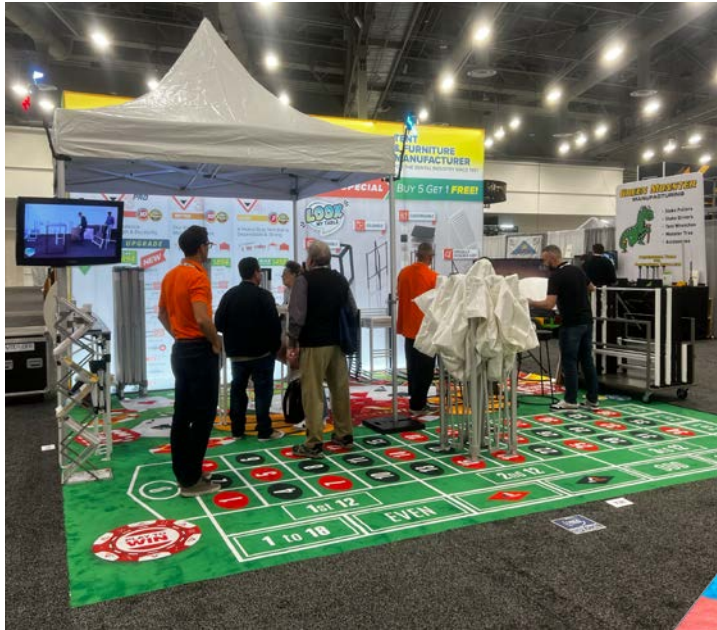

▶ SHOWSTOPPER EVENT FLOORING

Unforgettable Events Start with ShowStopper Flooring!

Make a bold statement at your next event with **ShowStopper Event Flooring**, the perfect way to showcase your brand at trade shows, grand openings, conferences, and corporate activations. Designed for businesses that want to create an unforgettable presence, this premium custom flooring combines style, durability, and functionality.

PRICING

	10'x10'	10'x20'	20'x20'
Event Flooring	\$990 (C)	\$1950 (C)	\$3690 (C)
Custom Size Flooring	\$10 per square foot (C)		

SHIPPING INFORMATION

SIZE	SHIPPING DIMENSIONS	SHIPPING WEIGHT
10' x 10'	23"W x 15"H x 14"D	41 lbs.
10' x 20'	23"W x 26"H x 15"D	82 lbs.
20' x 20'	35"W x 26"H x 26"D	163 lbs.

WHY CHOOSE SHOWSTOPPER EVENT FLOORING?

✓ **Soft & Stylish**
Crafted from high-quality polyester with a plush, velvety feel, this custom flooring enhances your display space while providing a comfortable underfoot experience.

✓ **Customizable to Fit Your Brand**
Available in custom sizes with vibrant full-color dye sublimation printing to perfectly match your branding or event theme.

✓ **Durable & Long-Lasting**
Built to withstand high-traffic environments while maintaining its vivid, eye-catching colors.