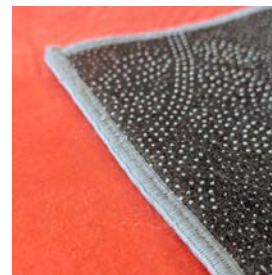

WHY CHOOSE SHOWSTOPPER EVENT FLOORING?

✓ **Soft & Stylish**
Crafted from high-quality polyester with a plush, velvety feel, this custom flooring enhances your display space while providing a comfortable underfoot experience.

✓ **Customizable to Fit Your Brand**
Available in custom sizes with vibrant full-color dye sublimation printing to perfectly match your branding or event theme.

✓ **Durable & Long-Lasting**
Built to withstand high-traffic environments while maintaining its vivid, eye-catching colors.