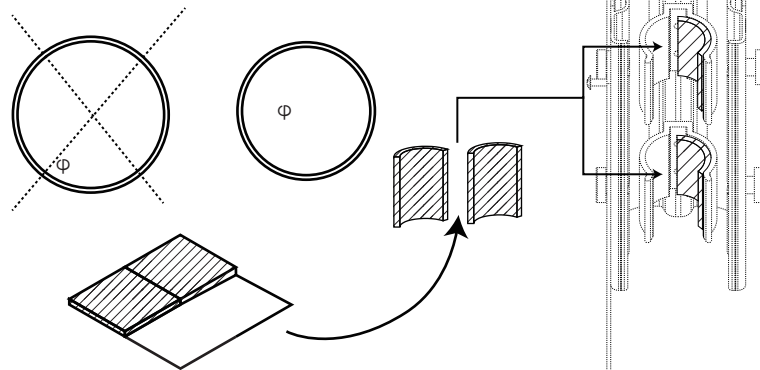

Addition:

Pls stick this 40\*40mm black foam inside the clip position marked in picture (stick the foam near the screw side) when use this clip in dia 30mm tube.