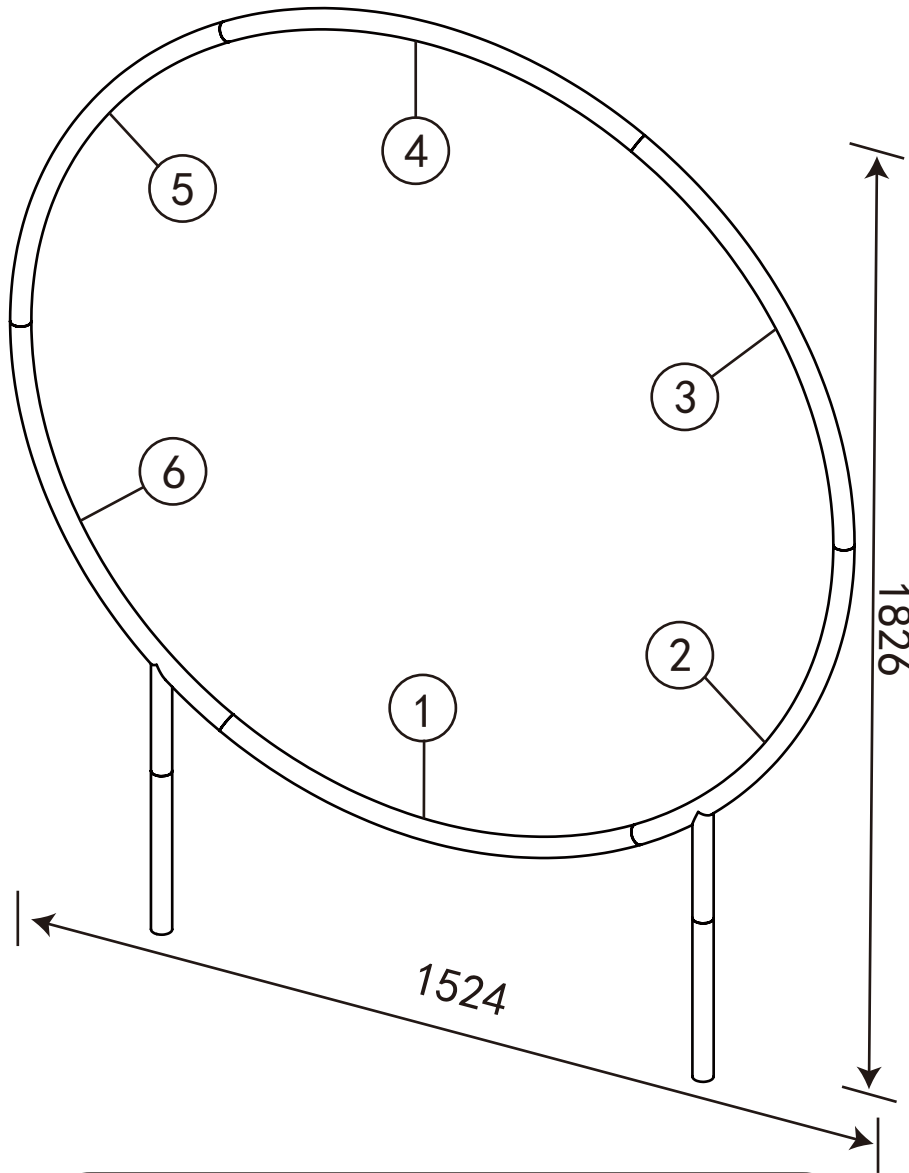

DISPLAY DIMENSIONS	60"W x 72"H x 18.75"D
GRAPHIC SIZE	61"W x 61"H

GRAPHIC MATERIAL

Stretch Fabric

GRAPHIC FINISHING

Sewn around perimeter with zipper on the bottom

DISPLAY CONSTRUCTION

34mm Aluminum Tubing

SHIPPING WEIGHTS & DIMENSIONS

EZ TUBE CONNECT CIRCLE 5FT

PRODUCT CATEGORY: EZ FABRIC DISPLAYS

PRODUCT CODE: EZCNCT-CIR5

PARTS LIST

Male - Male Curved Tube
(qty 2)

Male - Female Curved Tube
(qty 2)

Bottom Tubes for Legs
(qty 2)

Leg Tube
(qty 2)

61"W x 61"H

Yellow Safe Zone: 50.5"W x 50.5"H

USE SAME TEMPLATE FOR BOTH SINGLE AND DOUBLE-SIDED

**Keep all your important graphics
such as logo, text, and contact information
in the yellow safe zone.**

Ver.217.17

EZ TUBE CONNECT CIRCLE 5FT

PRODUCT CATEGORY: EZ FABRIC DISPLAYS

PRODUCT CODE: EZCNCT-CIR5

INSTRUCTIONS

34-diameter tube, round stand,
insert connection

If can't snap when dismantle the frame, Pls push the tube forwardly, then push again.