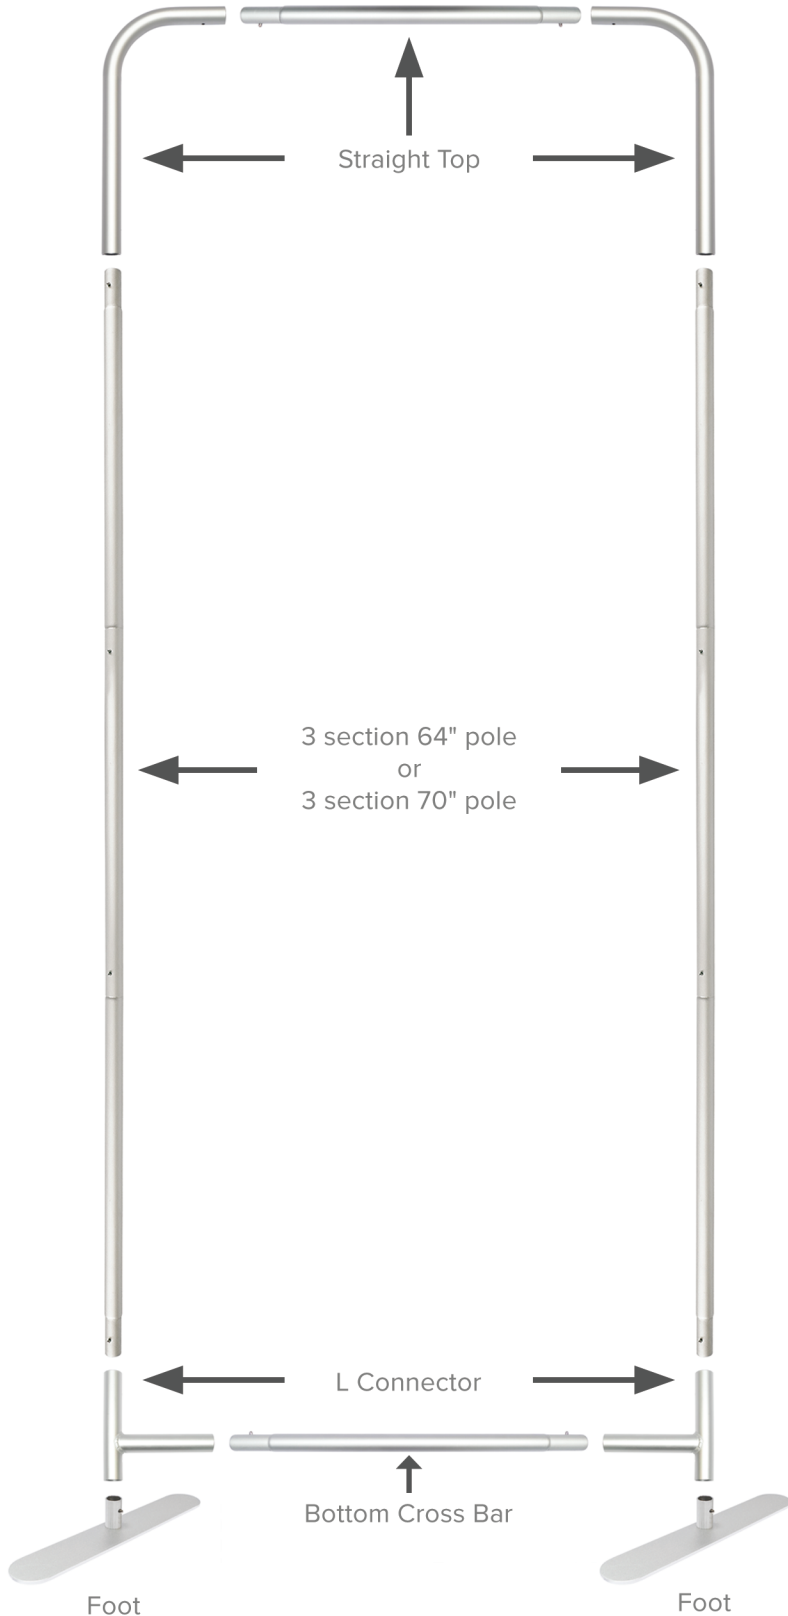

EZ TUBE CONNECT 36" X 90" SLANT TOP

PRODUCT CATEGORY: EZ FABRIC DISPLAYS

PRODUCT CODE: EZCNCT-SLT-36x90

On frame On graphic

PRODUCT DESCRIPTION

Modular has officially met tube frames! EZ Tube Connect modular tube display system lets you configure multiple shapes, sizes and frames. EZ Tube Connect lets you choose from straight, round or slant top shapes, 90" or 96" frame heights, and 2ft, 3ft, 4ft, 5ft, 8ft and 10ft frame widths. Each EZ Tube Connect frame easily connects, using aluminum tubing with push button snaps to lock and to attach to feet. Feet have two mounting points to connect frames side-by-side. Customize single- or double-sided stretch fabric graphics that pulls over frames and zips closed underneath. Medium Hard Case included.

DISPLAY DIMENSIONS	36"W x 90"H x 18.75"D
GRAPHIC SIZE	37"W x 89.5"H

GRAPHIC MATERIAL

Stretch Fabric

GRAPHIC FINISHING

Sewn on left, right and top with zipper on the bottom

DISPLAY CONSTRUCTION

34mm Aluminum Tubing

TEMPLATE

THERE ARE DIFFERENT TEMPLATES FOR THE
FRONT AND BACK OF THE DISPLAY

EZ TUBE CONNECT 2FT, 3FT, 4FT, & 5FT

PRODUCT CATEGORY: EZ FABRIC DISPLAYS
INSTRUCTIONS FOR 90" AND 96" FRAME HEIGHTS

SETUP INSTRUCTIONS

Optional top shapes for frame:

Curved Top

Slant Top

Use double foot and two connecting clips to connect frames side by side.