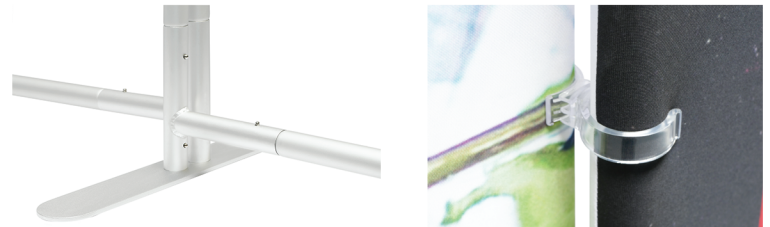

3 section 64" pole
(qty 2)

Bottom Cross Bar L shape
connector
(qty 2)

Single Foot (34mm)
(qty 2)

Soft Bag 3ft
(qty 1)

EZ TUBE CONNECT 36" X 90" SLANT TOP

PRODUCT CATEGORY: EZ FABRIC DISPLAYS

PRODUCT CODE: EZCNCT-SLT-36x90

TEMPLATE

THERE ARE DIFFERENT TEMPLATES FOR THE
FRONT AND BACK OF THE DISPLAY

EZ TUBE CONNECT 2FT, 3FT, 4FT, & 5FT

PRODUCT CATEGORY: EZ FABRIC DISPLAYS
INSTRUCTIONS FOR 90" AND 96" FRAME HEIGHTS

SETUP INSTRUCTIONS

Optional top shapes for frame:

Curved Top

Slant Top

Use double foot and two connecting clips to connect frames side by side.