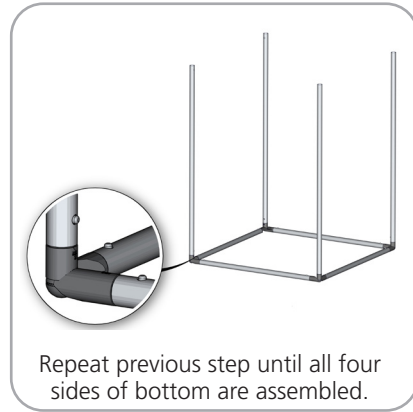

dimensions:

Hardware	Graphic
<p>Assembled unit: 36"l x 36"w x 144"h</p> <p>Approximate weight (includes graphic): 34.76 lbs / 15.76</p>	<p>Total visual area: 36"w x 144"h, four prints</p> <p>Please be sure to include 5" bleed around the perimeter.</p> <p>Refer to related graphic template for more information.</p>
<p>Shipping</p> <p>Shipping dimensions: 1 OCL case: 19"l x 19"w x 56"h 483mm(l) x 483mm(w) x 1422mm(h)</p> <p>Approximate shipping weight (with case): 54.76 lbs / 24.84 kg</p>	<p>Visit: www.exhibitors-handbook.com/graphic-templates</p>

additional information:

Graphic material:
dye-sublimated zipper pillowcase graphic with opaque liner

www.display-setup-animations.com

We are continually improving and modifying our product range and reserve the right to vary the specifications without prior notice. All dimensions and weights quoted are approximate and we accept no responsibility for variance. E&OE. See Graphic Templates for graphic bleed specifications.

Parts Included		
Part Label	Qty	Part Code
760MM X 30MM TUBE	x8	COL-T1
1130MM X 30MM TUBE	x8	COL-T2
30MM CURVED SPREADER	x8	COL-T4
1217MM X 30MM SWAGED TUBE WITH PART C	x4	COL-T5
TC-30-A ASSEMBLED AT 90°	x8	TC-30-A-90°
12' FOUR SIDED TOWER GRAPHIC	x1	COL-01-G

STEP 1: ASSEMBLE FRAME

STEP 2: ATTACH GRAPHIC

Check out these related products:

The Formulate line is a collection of stylish, ergonomically designed tabletop, 8ft, 10ft, 20ft exhibits, hanging structures, and display accessories. Formulate combines state-of-the-art zipper pillowcase dye-sublimated fabric coverings with a premium lightweight aluminum structure. Formulate is efficient, easy to assemble and disassemble, and offers remarkable style options and choices.