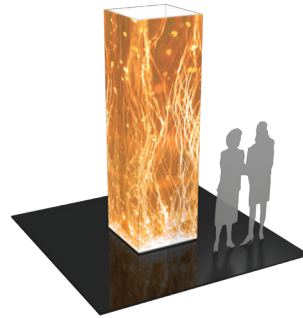

Formulate 10ft Column