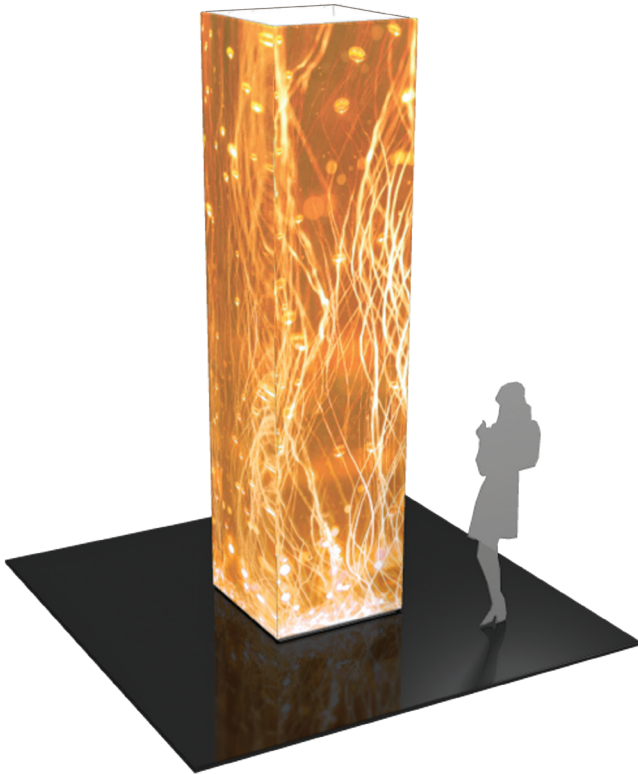

Formulate 12' Four Sided Tower

COL-01

Mix and match the Formulate™ line of towers to add architecture and drama to any event or interior space. Rectangular-shaped towers come in 12ft, 10ft and 8ft heights and 3ft square at the top and bottom. They combine the latest developments in fabric printed technology with aluminum tube frames to add dimension, decor and sculpture to any event, stage set, tradeshow booth or interior space. Formulate towers accommodate internal LED lighting.

features and benefits:

- State-of-the-art 30mm aluminum tube frame with snap button assembly
- Easy to store and ship
- Quick to set up
- Kit includes: one frame, one dye-sublimated zipper pillowcase graphic, and one wheeled molded OCL storage case
- Lifetime hardware warranty against manufacturer defects

dimensions:

Hardware	Graphic
<p>Assembled unit: 36"l x 36"w x 144"h</p> <p>Approximate weight (includes graphic): 34.76 lbs / 15.76</p>	<p>Total visual area: 36"w x 144"h, four prints</p> <p>Please be sure to include 5" bleed around the perimeter.</p> <p>Refer to related graphic template for more information.</p>
<p>Shipping</p> <p>Shipping dimensions: 1 OCL case: 19"l x 19"w x 56"h 483mm(l) x 483mm(w) x 1422mm(h)</p> <p>Approximate shipping weight (with case): 54.76 lbs / 24.84 kg</p>	<p>Visit: www.exhibitors-handbook.com/graphic-templates</p>

STEP 1: ASSEMBLE FRAME

STEP 2: ATTACH GRAPHIC

Check out these related products:

The Formulate line is a collection of stylish, ergonomically designed tabletop, 8ft, 10ft, 20ft exhibits, hanging structures, and display accessories. Formulate combines state-of-the-art zipper pillowcase dye-sublimated fabric coverings with a premium lightweight aluminum structure. Formulate is efficient, easy to assemble and disassemble, and offers remarkable style options and choices.