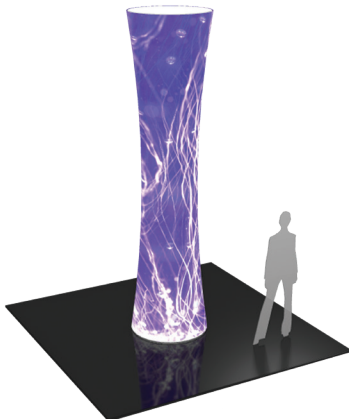

Formulate 12' Four Sided Tower

COL-01

Mix and match the Formulate™ line of towers to add architecture and drama to any event or interior space. Rectangular-shaped towers come in 12ft, 10ft and 8ft heights and 3ft square at the top and bottom. They combine the latest developments in fabric printed technology with aluminum tube frames to add dimension, decor and sculpture to any event, stage set, tradeshow booth or interior space. Formulate towers accommodate internal LED lighting.

Parts Included		
Part Label	Qty	Part Code
760MM X 30MM TUBE	x8	COL-T1
1130MM X 30MM TUBE	x8	COL-T2
30MM CURVED SPREADER	x8	COL-T4
1217MM X 30MM SWAGED TUBE WITH PART C	x4	COL-T5
TC-30-A ASSEMBLED AT 90°	x8	TC-30-A-90°
12' FOUR SIDED TOWER GRAPHIC	x1	COL-01-G

STEP 1: ASSEMBLE FRAME

STEP 2: ATTACH GRAPHIC

Check out these related products:

The Formulate line is a collection of stylish, ergonomically designed tabletop, 8ft, 10ft, 20ft exhibits, hanging structures, and display accessories. Formulate combines state-of-the-art zipper pillowcase dye-sublimated fabric coverings with a premium lightweight aluminum structure. Formulate is efficient, easy to assemble and disassemble, and offers remarkable style options and choices.

Formulate 20ft Funnel

Formulate 16ft Funnel

Formulate 12ft Funnel

Formulate 10ft Column

Formulate 8ft Column

Formulate 12ft Cylinder

Formulate 10ft Cylinder

Formulate 8ft Cylinder