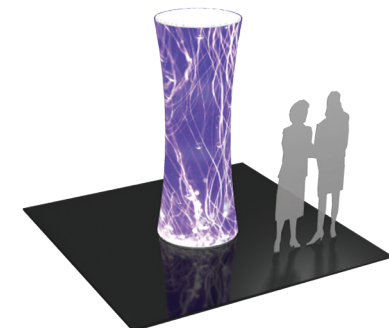

Formulate 12' Four Sided Tower

COL-01

Mix and match the Formulate™ line of towers to add architecture and drama to any event or interior space. Rectangular-shaped towers come in 12ft, 10ft and 8ft heights and 3ft square at the top and bottom. They combine the latest developments in fabric printed technology with aluminum tube frames to add dimension, decor and sculpture to any event, stage set, tradeshow booth or interior space. Formulate towers accommodate internal LED lighting.

STEP 1: ASSEMBLE FRAME

STEP 2: ATTACH GRAPHIC

Check out these related products:

The Formulate line is a collection of stylish, ergonomically designed tabletop, 8ft, 10ft, 20ft exhibits, hanging structures, and display accessories. Formulate combines state-of-the-art zipper pillowcase dye-sublimated fabric coverings with a premium lightweight aluminum structure. Formulate is efficient, easy to assemble and disassemble, and offers remarkable style options and choices.

Formulate 20ft Funnel

Formulate 16ft Funnel

Formulate 12ft Funnel

Formulate 10ft Column

Formulate 8ft Column

Formulate 12ft Cylinder

Formulate 10ft Cylinder

Formulate 8ft Cylinder