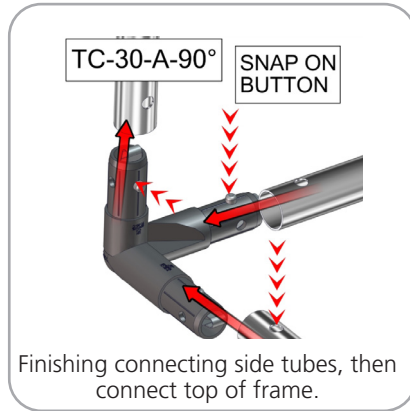

additional information:

Graphic material:
dye-sublimated zipper pillowcase graphic with opaque liner

www.display-setup-animations.com

We are continually improving and modifying our product range and reserve the right to vary the specifications without prior notice. All dimensions and weights quoted are approximate and we accept no responsibility for variance. E&OE. See Graphic Templates for graphic bleed specifications.

Parts Included		
Part Label	Qty	Part Code
760MM X 30MM TUBE	x8	COL-T1
1130MM X 30MM TUBE	x8	COL-T2
30MM CURVED SPREADER	x8	COL-T4
1217MM X 30MM SWAGED TUBE WITH PART C	x4	COL-T5
TC-30-A ASSEMBLED AT 90°	x8	TC-30-A-90°
12' FOUR SIDED TOWER GRAPHIC	x1	COL-01-G

STEP 1: ASSEMBLE FRAME

STEP 2: ATTACH GRAPHIC

Check out these related products:

The Formulate line is a collection of stylish, ergonomically designed tabletop, 8ft, 10ft, 20ft exhibits, hanging structures, and display accessories. Formulate combines state-of-the-art zipper pillowcase dye-sublimated fabric coverings with a premium lightweight aluminum structure. Formulate is efficient, easy to assemble and disassemble, and offers remarkable style options and choices.