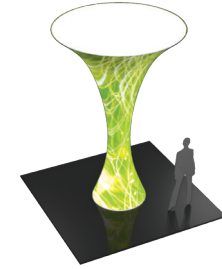

Formulate 12' Four Sided Tower

COL-01

Mix and match the Formulate™ line of towers to add architecture and drama to any event or interior space. Rectangular-shaped towers come in 12ft, 10ft and 8ft heights and 3ft square at the top and bottom. They combine the latest developments in fabric printed technology with aluminum tube frames to add dimension, decor and sculpture to any event, stage set, tradeshow booth or interior space. Formulate towers accommodate internal LED lighting.

Parts Included		
Part Label	Qty	Part Code
760MM X 30MM TUBE	x8	COL-T1
1130MM X 30MM TUBE	x8	COL-T2
30MM CURVED SPREADER	x8	COL-T4
1217MM X 30MM SWAGED TUBE WITH PART C	x4	COL-T5
TC-30-A ASSEMBLED AT 90°	x8	TC-30-A-90°
12' FOUR SIDED TOWER GRAPHIC	x1	COL-01-G

STEP 1: ASSEMBLE FRAME

STEP 2: ATTACH GRAPHIC

Check out these related products:

The Formulate line is a collection of stylish, ergonomically designed tabletop, 8ft, 10ft, 20ft exhibits, hanging structures, and display accessories. Formulate combines state-of-the-art zipper pillowcase dye-sublimated fabric coverings with a premium lightweight aluminum structure. Formulate is efficient, easy to assemble and disassemble, and offers remarkable style options and choices.

Formulate 20ft Funnel

Formulate 16ft Funnel

Formulate 12ft Funnel

Formulate 10ft Column

Formulate 8ft Column

Formulate 12ft Cylinder

Formulate 10ft Cylinder

Formulate 8ft Cylinder