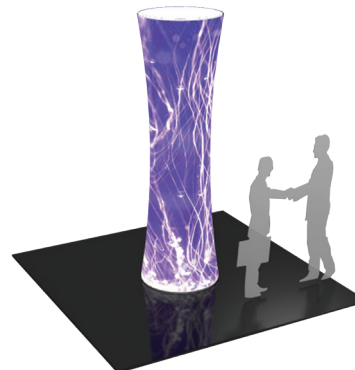

Formulate 12' Four Sided Tower

COL-01

Mix and match the Formulate™ line of towers to add architecture and drama to any event or interior space. Rectangular-shaped towers come in 12ft, 10ft and 8ft heights and 3ft square at the top and bottom. They combine the latest developments in fabric printed technology with aluminum tube frames to add dimension, decor and sculpture to any event, stage set, tradeshow booth or interior space. Formulate towers accommodate internal LED lighting.

STEP 1: ASSEMBLE FRAME

STEP 2: ATTACH GRAPHIC

Check out these related products:

The Formulate line is a collection of stylish, ergonomically designed tabletop, 8ft, 10ft, 20ft exhibits, hanging structures, and display accessories. Formulate combines state-of-the-art zipper pillowcase dye-sublimated fabric coverings with a premium lightweight aluminum structure. Formulate is efficient, easy to assemble and disassemble, and offers remarkable style options and choices.

Formulate 20ft Funnel

Formulate 16ft Funnel

Formulate 12ft Funnel

Formulate 10ft Column

Formulate 8ft Column

Formulate 12ft Cylinder

Formulate 10ft Cylinder

Formulate 8ft Cylinder