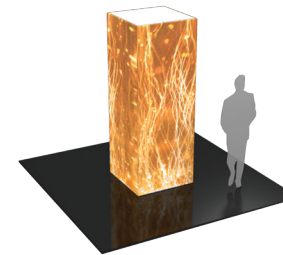

Formulate 12' Four Sided Tower

COL-01

Mix and match the Formulate™ line of towers to add architecture and drama to any event or interior space. Rectangular-shaped towers come in 12ft, 10ft and 8ft heights and 3ft square at the top and bottom. They combine the latest developments in fabric printed technology with aluminum tube frames to add dimension, decor and sculpture to any event, stage set, tradeshow booth or interior space. Formulate towers accommodate internal LED lighting.

dimensions:

Hardware	Graphic
<p>Assembled unit: 36"l x 36"w x 144"h</p> <p>Approximate weight (includes graphic): 34.76 lbs / 15.76</p>	<p>Total visual area: 36"w x 144"h, four prints</p> <p>Please be sure to include 5" bleed around the perimeter.</p> <p>Refer to related graphic template for more information.</p>
<p>Shipping</p> <p>Shipping dimensions: 1 OCL case: 19"l x 19"w x 56"h 483mm(l) x 483mm(w) x 1422mm(h)</p> <p>Approximate shipping weight (with case): 54.76 lbs / 24.84 kg</p>	<p>Visit: www.exhibitors-handbook.com/graphic-templates</p>

STEP 1: ASSEMBLE FRAME

STEP 2: ATTACH GRAPHIC

Check out these related products:

The Formulate line is a collection of stylish, ergonomically designed tabletop, 8ft, 10ft, 20ft exhibits, hanging structures, and display accessories. Formulate combines state-of-the-art zipper pillowcase dye-sublimated fabric coverings with a premium lightweight aluminum structure. Formulate is efficient, easy to assemble and disassemble, and offers remarkable style options and choices.

Formulate 20ft Funnel

Formulate 16ft Funnel

Formulate 12ft Funnel

Formulate 10ft Column

Formulate 8ft Column

Formulate 12ft Cylinder

Formulate 10ft Cylinder

Formulate 8ft Cylinder