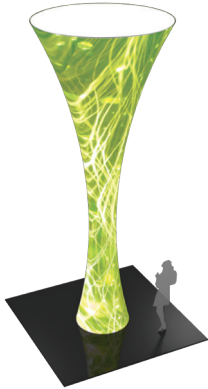

Formulate 12' Four Sided Tower

COL-01

Mix and match the Formulate™ line of towers to add architecture and drama to any event or interior space. Rectangular-shaped towers come in 12ft, 10ft and 8ft heights and 3ft square at the top and bottom. They combine the latest developments in fabric printed technology with aluminum tube frames to add dimension, decor and sculpture to any event, stage set, tradeshow booth or interior space. Formulate towers accommodate internal LED lighting.

Parts Included		
Part Label	Qty	Part Code
760MM X 30MM TUBE	x8	COL-T1
1130MM X 30MM TUBE	x8	COL-T2
30MM CURVED SPREADER	x8	COL-T4
1217MM X 30MM SWAGED TUBE WITH PART C	x4	COL-T5
TC-30-A ASSEMBLED AT 90°	x8	TC-30-A-90°
12' FOUR SIDED TOWER GRAPHIC	x1	COL-01-G

STEP 1: ASSEMBLE FRAME

STEP 2: ATTACH GRAPHIC

Check out these related products:

The Formulate line is a collection of stylish, ergonomically designed tabletop, 8ft, 10ft, 20ft exhibits, hanging structures, and display accessories. Formulate combines state-of-the-art zipper pillowcase dye-sublimated fabric coverings with a premium lightweight aluminum structure. Formulate is efficient, easy to assemble and disassemble, and offers remarkable style options and choices.