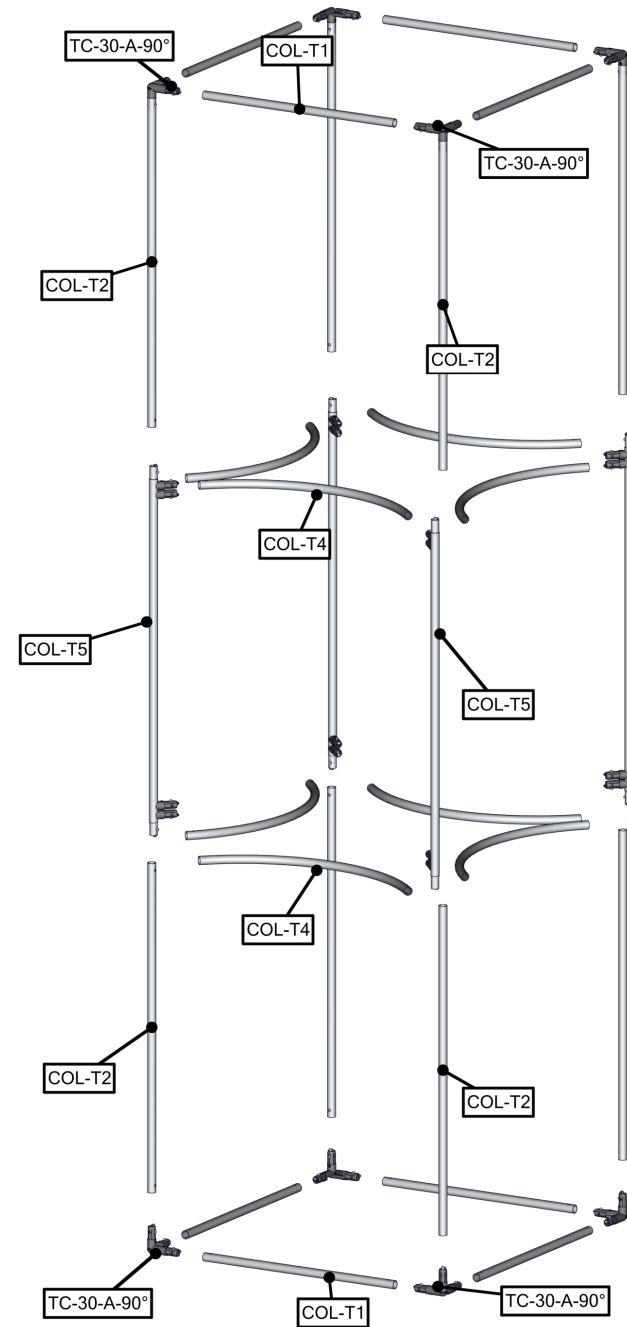

Formulate 12' Four Sided Tower

COL-01

Mix and match the Formulate™ line of towers to add architecture and drama to any event or interior space. Rectangular-shaped towers come in 12ft, 10ft and 8ft heights and 3ft square at the top and bottom. They combine the latest developments in fabric printed technology with aluminum tube frames to add dimension, decor and sculpture to any event, stage set, tradeshow booth or interior space. Formulate towers accommodate internal LED lighting.

dimensions:

Hardware	Graphic
<p>Assembled unit: 36"l x 36"w x 144"h</p> <p>Approximate weight (includes graphic): 34.76 lbs / 15.76</p>	<p>Total visual area: 36"w x 144"h, four prints</p> <p>Please be sure to include 5" bleed around the perimeter.</p> <p>Refer to related graphic template for more information.</p>
<p>Shipping</p> <p>Shipping dimensions: 1 OCL case: 19"l x 19"w x 56"h 483mm(l) x 483mm(w) x 1422mm(h)</p> <p>Approximate shipping weight (with case): 54.76 lbs / 24.84 kg</p>	<p>Visit: www.exhibitors-handbook.com/graphic-templates</p>

Parts Included		
Part Label	Qty	Part Code
760MM X 30MM TUBE	x8	COL-T1
1130MM X 30MM TUBE	x8	COL-T2
30MM CURVED SPREADER	x8	COL-T4
1217MM X 30MM SWAGED TUBE WITH PART C	x4	COL-T5
TC-30-A ASSEMBLED AT 90°	x8	TC-30-A-90°
12' FOUR SIDED TOWER GRAPHIC	x1	COL-01-G

STEP 1: ASSEMBLE FRAME

STEP 2: ATTACH GRAPHIC

Check out these related products:

The Formulate line is a collection of stylish, ergonomically designed tabletop, 8ft, 10ft, 20ft exhibits, hanging structures, and display accessories. Formulate combines state-of-the-art zipper pillowcase dye-sublimated fabric coverings with a premium lightweight aluminum structure. Formulate is efficient, easy to assemble and disassemble, and offers remarkable style options and choices.