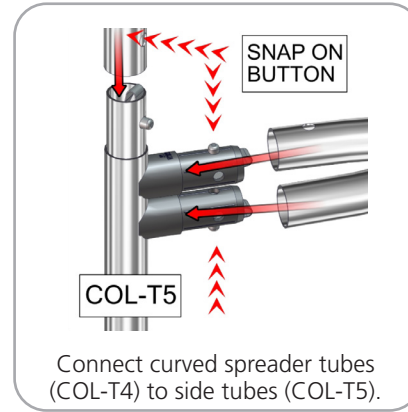

dimensions:

Hardware	Graphic
<p>Assembled unit: 36"l x 36"w x 144"h</p> <p>Approximate weight (includes graphic): 34.76 lbs / 15.76</p>	<p>Total visual area: 36"w x 144"h, four prints</p> <p>Please be sure to include 5" bleed around the perimeter.</p> <p>Refer to related graphic template for more information.</p>
<p>Shipping</p> <p>Shipping dimensions: 1 OCL case: 19"l x 19"w x 56"h 483mm(l) x 483mm(w) x 1422mm(h)</p> <p>Approximate shipping weight (with case): 54.76 lbs / 24.84 kg</p>	<p>Visit: www.exhibitors-handbook.com/graphic-templates</p>

additional information:

Graphic material:
dye-sublimated zipper pillowcase graphic with opaque liner

www.display-setup-animations.com

We are continually improving and modifying our product range and reserve the right to vary the specifications without prior notice. All dimensions and weights quoted are approximate and we accept no responsibility for variance. E&OE. See Graphic Templates for graphic bleed specifications.

Parts Included		
Part Label	Qty	Part Code
760MM X 30MM TUBE	x8	COL-T1
1130MM X 30MM TUBE	x8	COL-T2
30MM CURVED SPREADER	x8	COL-T4
1217MM X 30MM SWAGED TUBE WITH PART C	x4	COL-T5
TC-30-A ASSEMBLED AT 90°	x8	TC-30-A-90°
12' FOUR SIDED TOWER GRAPHIC	x1	COL-01-G

STEP 1: ASSEMBLE FRAME

STEP 2: ATTACH GRAPHIC

Check out these related products:

The Formulate line is a collection of stylish, ergonomically designed tabletop, 8ft, 10ft, 20ft exhibits, hanging structures, and display accessories. Formulate combines state-of-the-art zipper pillowcase dye-sublimated fabric coverings with a premium lightweight aluminum structure. Formulate is efficient, easy to assemble and disassemble, and offers remarkable style options and choices.