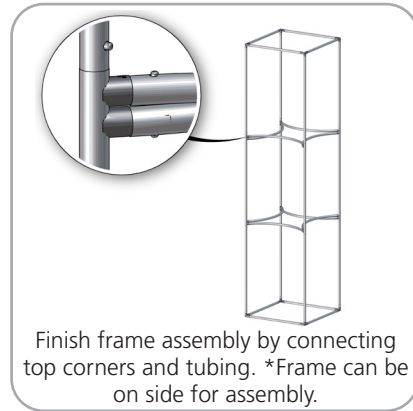

dimensions:

Hardware	Graphic
<p>Assembled unit: 36"l x 36"w x 144"h</p> <p>Approximate weight (includes graphic): 34.76 lbs / 15.76</p>	<p>Total visual area: 36"w x 144"h, four prints</p> <p>Please be sure to include 5" bleed around the perimeter.</p> <p>Refer to related graphic template for more information.</p>
<p>Shipping</p> <p>Shipping dimensions: 1 OCL case: 19"l x 19"w x 56"h 483mm(l) x 483mm(w) x 1422mm(h)</p> <p>Approximate shipping weight (with case): 54.76 lbs / 24.84 kg</p>	<p>Visit: www.exhibitors-handbook.com/graphic-templates</p>

additional information:

Graphic material:
dye-sublimated zipper pillowcase graphic with opaque liner

www.display-setup-animations.com

We are continually improving and modifying our product range and reserve the right to vary the specifications without prior notice. All dimensions and weights quoted are approximate and we accept no responsibility for variance. E&OE. See Graphic Templates for graphic bleed specifications.

Parts Included		
Part Label	Qty	Part Code
760MM X 30MM TUBE	x8	COL-T1
1130MM X 30MM TUBE	x8	COL-T2
30MM CURVED SPREADER	x8	COL-T4
1217MM X 30MM SWAGED TUBE WITH PART C	x4	COL-T5
TC-30-A ASSEMBLED AT 90°	x8	TC-30-A-90°
12' FOUR SIDED TOWER GRAPHIC	x1	COL-01-G

STEP 1: ASSEMBLE FRAME

STEP 2: ATTACH GRAPHIC

Check out these related products:

The Formulate line is a collection of stylish, ergonomically designed tabletop, 8ft, 10ft, 20ft exhibits, hanging structures, and display accessories. Formulate combines state-of-the-art zipper pillowcase dye-sublimated fabric coverings with a premium lightweight aluminum structure. Formulate is efficient, easy to assemble and disassemble, and offers remarkable style options and choices.