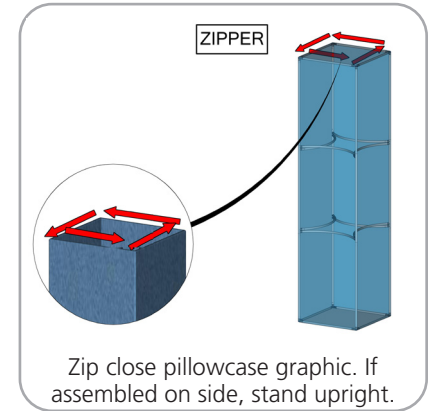

Formulate 12' Four Sided Tower

COL-01

Mix and match the Formulate™ line of towers to add architecture and drama to any event or interior space. Rectangular-shaped towers come in 12ft, 10ft and 8ft heights and 3ft square at the top and bottom. They combine the latest developments in fabric printed technology with aluminum tube frames to add dimension, decor and sculpture to any event, stage set, tradeshow booth or interior space. Formulate towers accommodate internal LED lighting.

additional information:

Graphic material:
dye-sublimated zipper pillowcase graphic with opaque liner

www.display-setup-animations.com

We are continually improving and modifying our product range and reserve the right to vary the specifications without prior notice. All dimensions and weights quoted are approximate and we accept no responsibility for variance. E&OE. See Graphic Templates for graphic bleed specifications.

Parts Included		
Part Label	Qty	Part Code
760MM X 30MM TUBE	x8	COL-T1
1130MM X 30MM TUBE	x8	COL-T2
30MM CURVED SPREADER	x8	COL-T4
1217MM X 30MM SWAGED TUBE WITH PART C	x4	COL-T5
TC-30-A ASSEMBLED AT 90°	x8	TC-30-A-90°
12' FOUR SIDED TOWER GRAPHIC	x1	COL-01-G

STEP 1: ASSEMBLE FRAME

STEP 2: ATTACH GRAPHIC

Check out these related products:

The Formulate line is a collection of stylish, ergonomically designed tabletop, 8ft, 10ft, 20ft exhibits, hanging structures, and display accessories. Formulate combines state-of-the-art zipper pillowcase dye-sublimated fabric coverings with a premium lightweight aluminum structure. Formulate is efficient, easy to assemble and disassemble, and offers remarkable style options and choices.