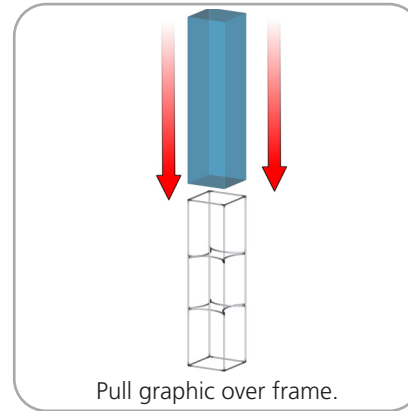

STEP 2: ATTACH GRAPHIC