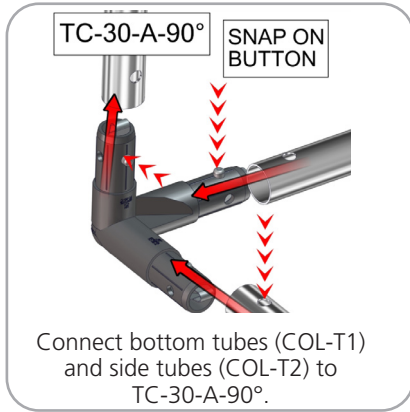

dimensions:

Hardware	Graphic
<p>Assembled unit: 36"l x 36"w x 144"h</p> <p>Approximate weight (includes graphic): 34.76 lbs / 15.76</p>	<p>Total visual area: 36"w x 144"h, four prints</p> <p>Please be sure to include 5" bleed around the perimeter.</p> <p>Refer to related graphic template for more information.</p>
<p>Shipping</p> <p>Shipping dimensions: 1 OCL case: 19"l x 19"w x 56"h 483mm(l) x 483mm(w) x 1422mm(h)</p> <p>Approximate shipping weight (with case): 54.76 lbs / 24.84 kg</p>	<p>Visit: www.exhibitors-handbook.com/graphic-templates</p>

additional information:

Graphic material:
dye-sublimated zipper pillowcase graphic with opaque liner

www.display-setup-animations.com

We are continually improving and modifying our product range and reserve the right to vary the specifications without prior notice. All dimensions and weights quoted are approximate and we accept no responsibility for variance. E&OE. See Graphic Templates for graphic bleed specifications.

Parts Included		
Part Label	Qty	Part Code
760MM X 30MM TUBE	x8	COL-T1
1130MM X 30MM TUBE	x8	COL-T2
30MM CURVED SPREADER	x8	COL-T4
1217MM X 30MM SWAGED TUBE WITH PART C	x4	COL-T5
TC-30-A ASSEMBLED AT 90°	x8	TC-30-A-90°
12' FOUR SIDED TOWER GRAPHIC	x1	COL-01-G

STEP 1: ASSEMBLE FRAME

STEP 2: ATTACH GRAPHIC

Check out these related products:

The Formulate line is a collection of stylish, ergonomically designed tabletop, 8ft, 10ft, 20ft exhibits, hanging structures, and display accessories. Formulate combines state-of-the-art zipper pillowcase dye-sublimated fabric coverings with a premium lightweight aluminum structure. Formulate is efficient, easy to assemble and disassemble, and offers remarkable style options and choices.