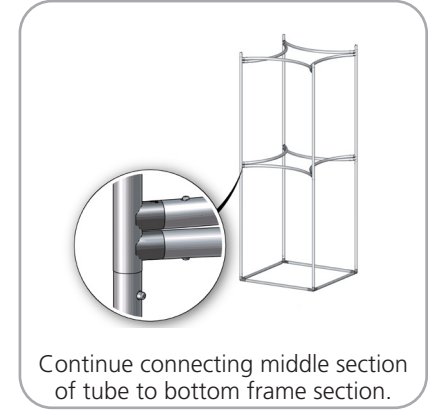

Formulate 12' Four Sided Tower

COL-01

Mix and match the Formulate™ line of towers to add architecture and drama to any event or interior space. Rectangular-shaped towers come in 12ft, 10ft and 8ft heights and 3ft square at the top and bottom. They combine the latest developments in fabric printed technology with aluminum tube frames to add dimension, decor and sculpture to any event, stage set, tradeshow booth or interior space. Formulate towers accommodate internal LED lighting.

additional information:

Graphic material:
dye-sublimated zipper pillowcase graphic with opaque liner

www.display-setup-animations.com

We are continually improving and modifying our product range and reserve the right to vary the specifications without prior notice. All dimensions and weights quoted are approximate and we accept no responsibility for variance. E&OE. See Graphic Templates for graphic bleed specifications.

Parts Included		
Part Label	Qty	Part Code
760MM X 30MM TUBE	x8	COL-T1
1130MM X 30MM TUBE	x8	COL-T2
30MM CURVED SPREADER	x8	COL-T4
1217MM X 30MM SWAGED TUBE WITH PART C	x4	COL-T5
TC-30-A ASSEMBLED AT 90°	x8	TC-30-A-90°
12' FOUR SIDED TOWER GRAPHIC	x1	COL-01-G

STEP 1: ASSEMBLE FRAME

STEP 2: ATTACH GRAPHIC

Check out these related products:

The Formulate line is a collection of stylish, ergonomically designed tabletop, 8ft, 10ft, 20ft exhibits, hanging structures, and display accessories. Formulate combines state-of-the-art zipper pillowcase dye-sublimated fabric coverings with a premium lightweight aluminum structure. Formulate is efficient, easy to assemble and disassemble, and offers remarkable style options and choices.