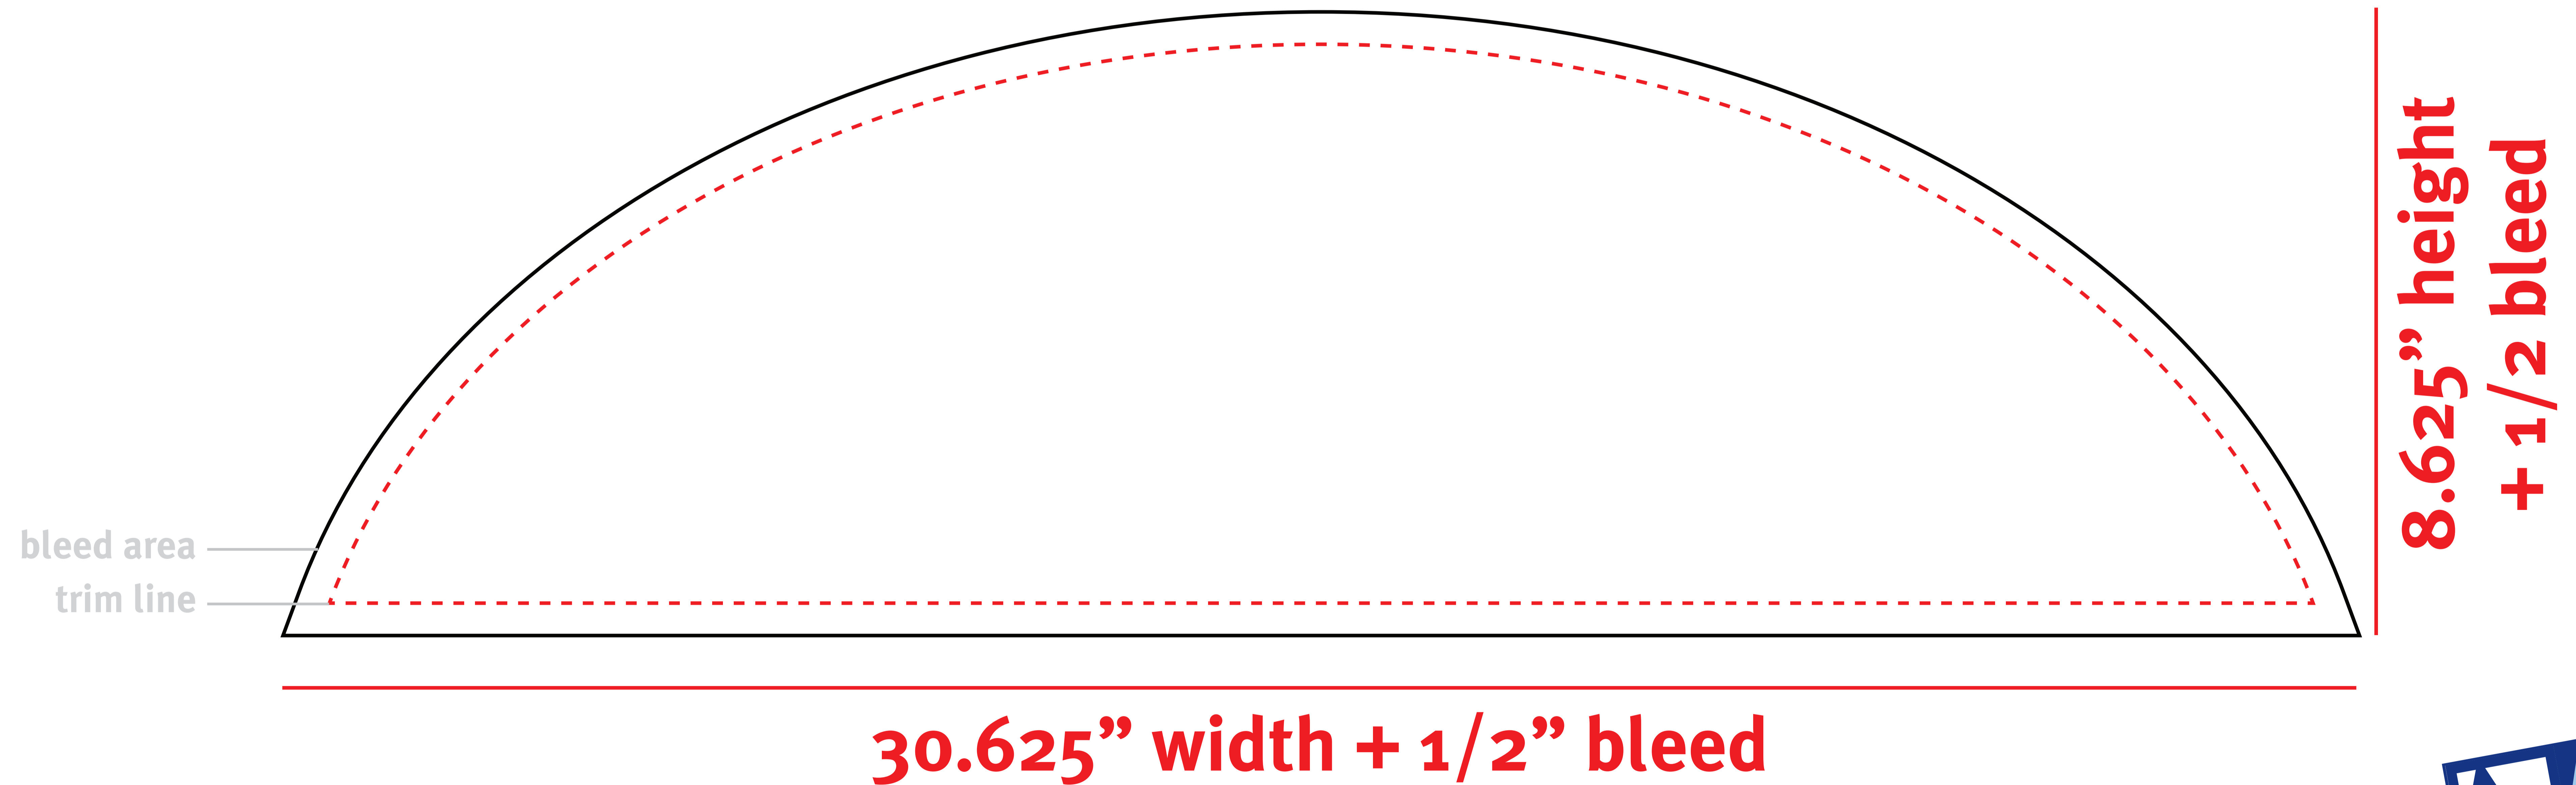

## Voyager 30" Curved Header

Header:

Total Graphic Area: 31.625" w X 9.625" h

Trim Size: 30.625" w X 8.625" h

Please be sure add a 1/2" bleed around the perimeter. See template for trim lines.

### General Art Guidelines:

- CMYK Color
- Do not embed images, supply them
- Resolution must be 100-120 ppi
- All fonts must be created to outlines

**Anything Display**

Toll Free: 1-800-916-0787

info@anythingdisplay.com