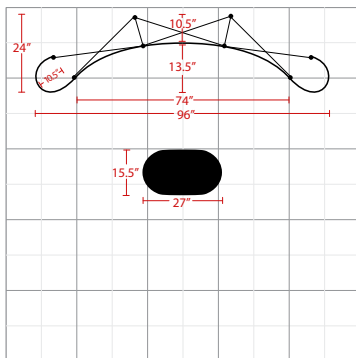

BIG WAVE 8FT POP UP DISPLAY GRAPHIC PACKAGE

Graphic Package

*Podium graphic is optional.

The box represents 10'x10' booth.

Product Features

The big Wave Pop Up Display, a trade show classic, comes with everything you need to effectively promote your product. Designed specifically to fit 10ft. trade show booths, the straightforward look of the Big Wave gives a professional presentation. Expand the geometric aluminum frame, click locking mechanisms into place, and hang the graphic panels to complete set up. Various styles and sizes available up to 20ft wide. Choose from PVC or laminate material.

Display Dimension	8'W x 7.4'H x 2D'
Graphic Size	132.679"W x 88.96"H

Graphic Material

12 Mil Titanium Blockout Film / 10 Mil Polycarbonate Overlaminate

Graphic Finishing

Magnetic strips on the sides and hanging hardware on top and bottom

Construction

Aluminum frame

Laminated panels w/ magnetic strips

Aluminum channel bars w/ magnetic strips

Weights - Dimensions

Shipping Weight	95 lbs
Shipping Dimensions	40" x 28" x 18"

Package Includes

- (1) Aluminum frame w/bag
- (14) Silver channel bars
- (1) Podium case w/ lid
- (2) 150 watt halogen lights
- (1) Instruction sheet
- (1) Lid fabric
- (1) Podium wrap
- (4) Black channel bars
- (1) Repair kit
- (3) Graphic center panels
- (2) Graphic end panels
- (1) Channel bar bag

Warranty

- Life time on Stand
- 1 year on Graphic

Graphic Specification

132.679"W x 88.96"H

Graphic Turnaround Time is 2 business days for up to 2 sets